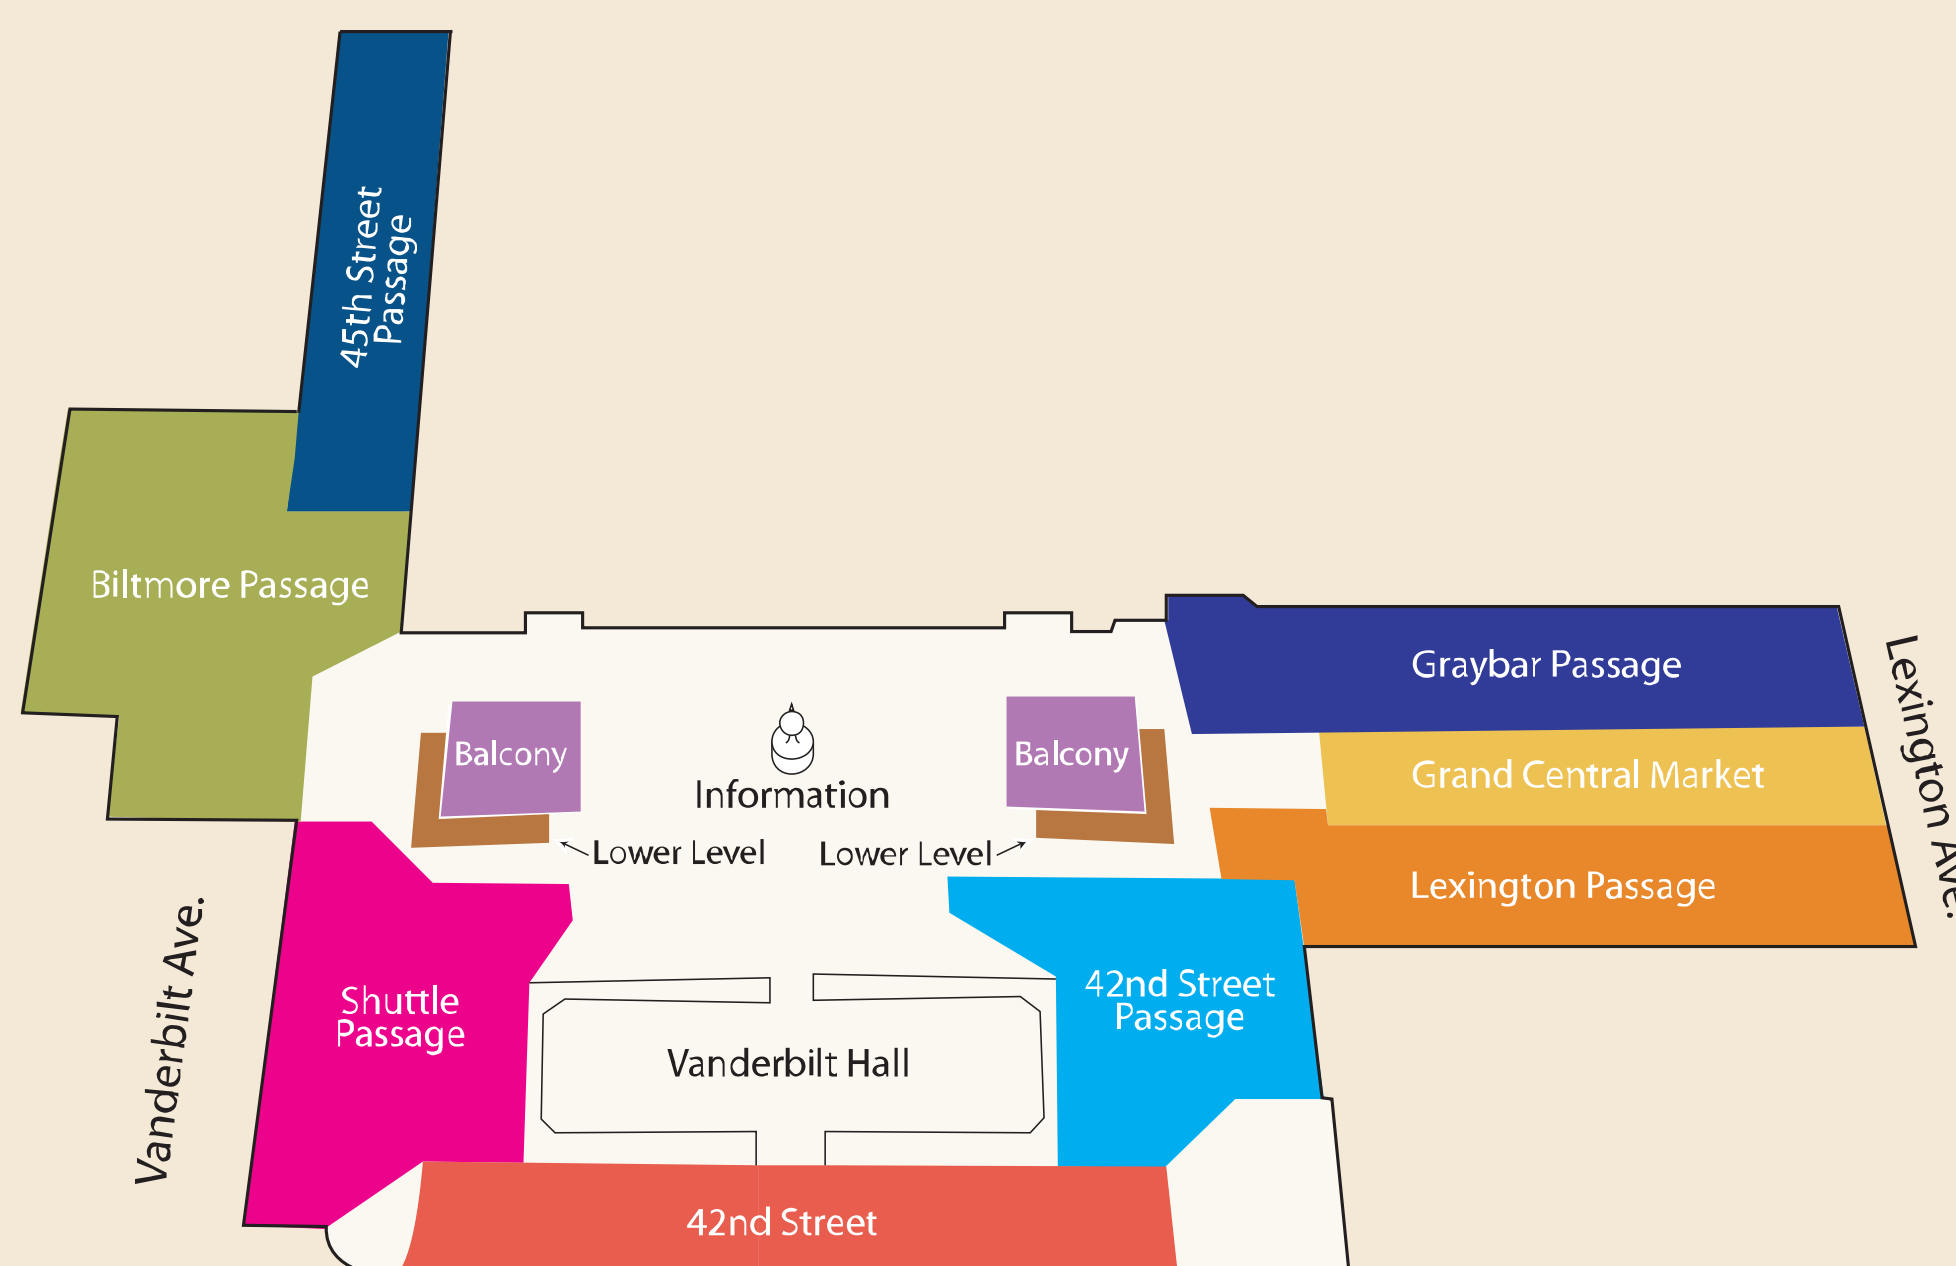

RETAIL SHOPS

Access Artisans **LP**
 The Art of Shaving **LP**
 Aveda **LP**
 Banana Republic **42nd St**
 Children's General Store **LP**
 Dahlia **BP LL**
 Discovery Channel Store **SP**
 Douglas Cosmetics **42nd P**
 Flowers on Lexington **LP**
 Forever Silver **LP**
 General Nutrition Center **GP**
 Grand Central Optical **LP**
 The Grande Cigar **GP**
 InMotion Entertainment **LP**
 Joon Stationery **42nd P**
 Kenneth Cole New York **42nd St**
 LaCrasia Gloves &
 Creative Accessories **LP**
 L'Occitane **LP**
 New York Transit Museum
 Gallery and Store **SP**
 Oliviers & Co. **GP**
 Origins **LP**
 Our Name Is Mud **LP**
 Papyrus **42nd P BP**
 Pink Slip **LP**
 Posman Books **SP**
 Pylones **SP**
 Super Runners Shop **42nd P**
 Swatch **LP**
 Tiatrís Neckware **GP**
 Toto **LP**
 Tumi **LP**

RESTROOMS ON
THE LOWER LEVEL

LOCATION KEY

42nd St = 42nd Street
42nd P = 42nd Street Passage
45th P = 45th Street Passage
BL = Balcony
BP = Biltmore Passage
GCM = Grand Central Market
GP = Graybar Passage
LL = Lower Level
LP = Lexington Passage
SP = Shuttle Passage