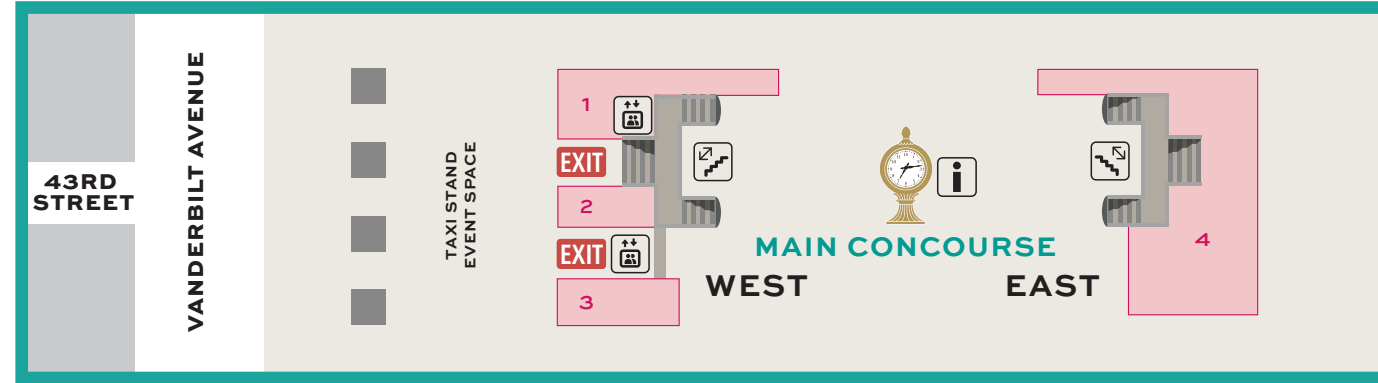

GRAND CENTRAL DIRECTORY

BALCONY LEVEL

UPPER LEVEL – MAIN CONCOURSE

LOWER LEVEL – DINING CONCOURSE

CASUAL DINING

Art Bird and Whiskey Bar	94
Café Spice	83
Central Market New York	70
Chirping Chicken	71
Eata Pita	73
Frankies Dogs On The Go	91
Golden Krust Patties	89
Great Northern Deli/ Danish Dogs	19
Great Northern Food Hall	21
Hale and Hearty Soups	74
Jacques Torres Ice Cream	72
La Chula	81
Mendy's Kosher Delicatessen/Dairy	76
Prova Pizzabar	82
Shake Shack	79
Shiro of Japan	77
Tartinery	95
Tri Tip Grill	80
Wok Chi Chinese Kitchen	75
Zaro's Family Bakery	86