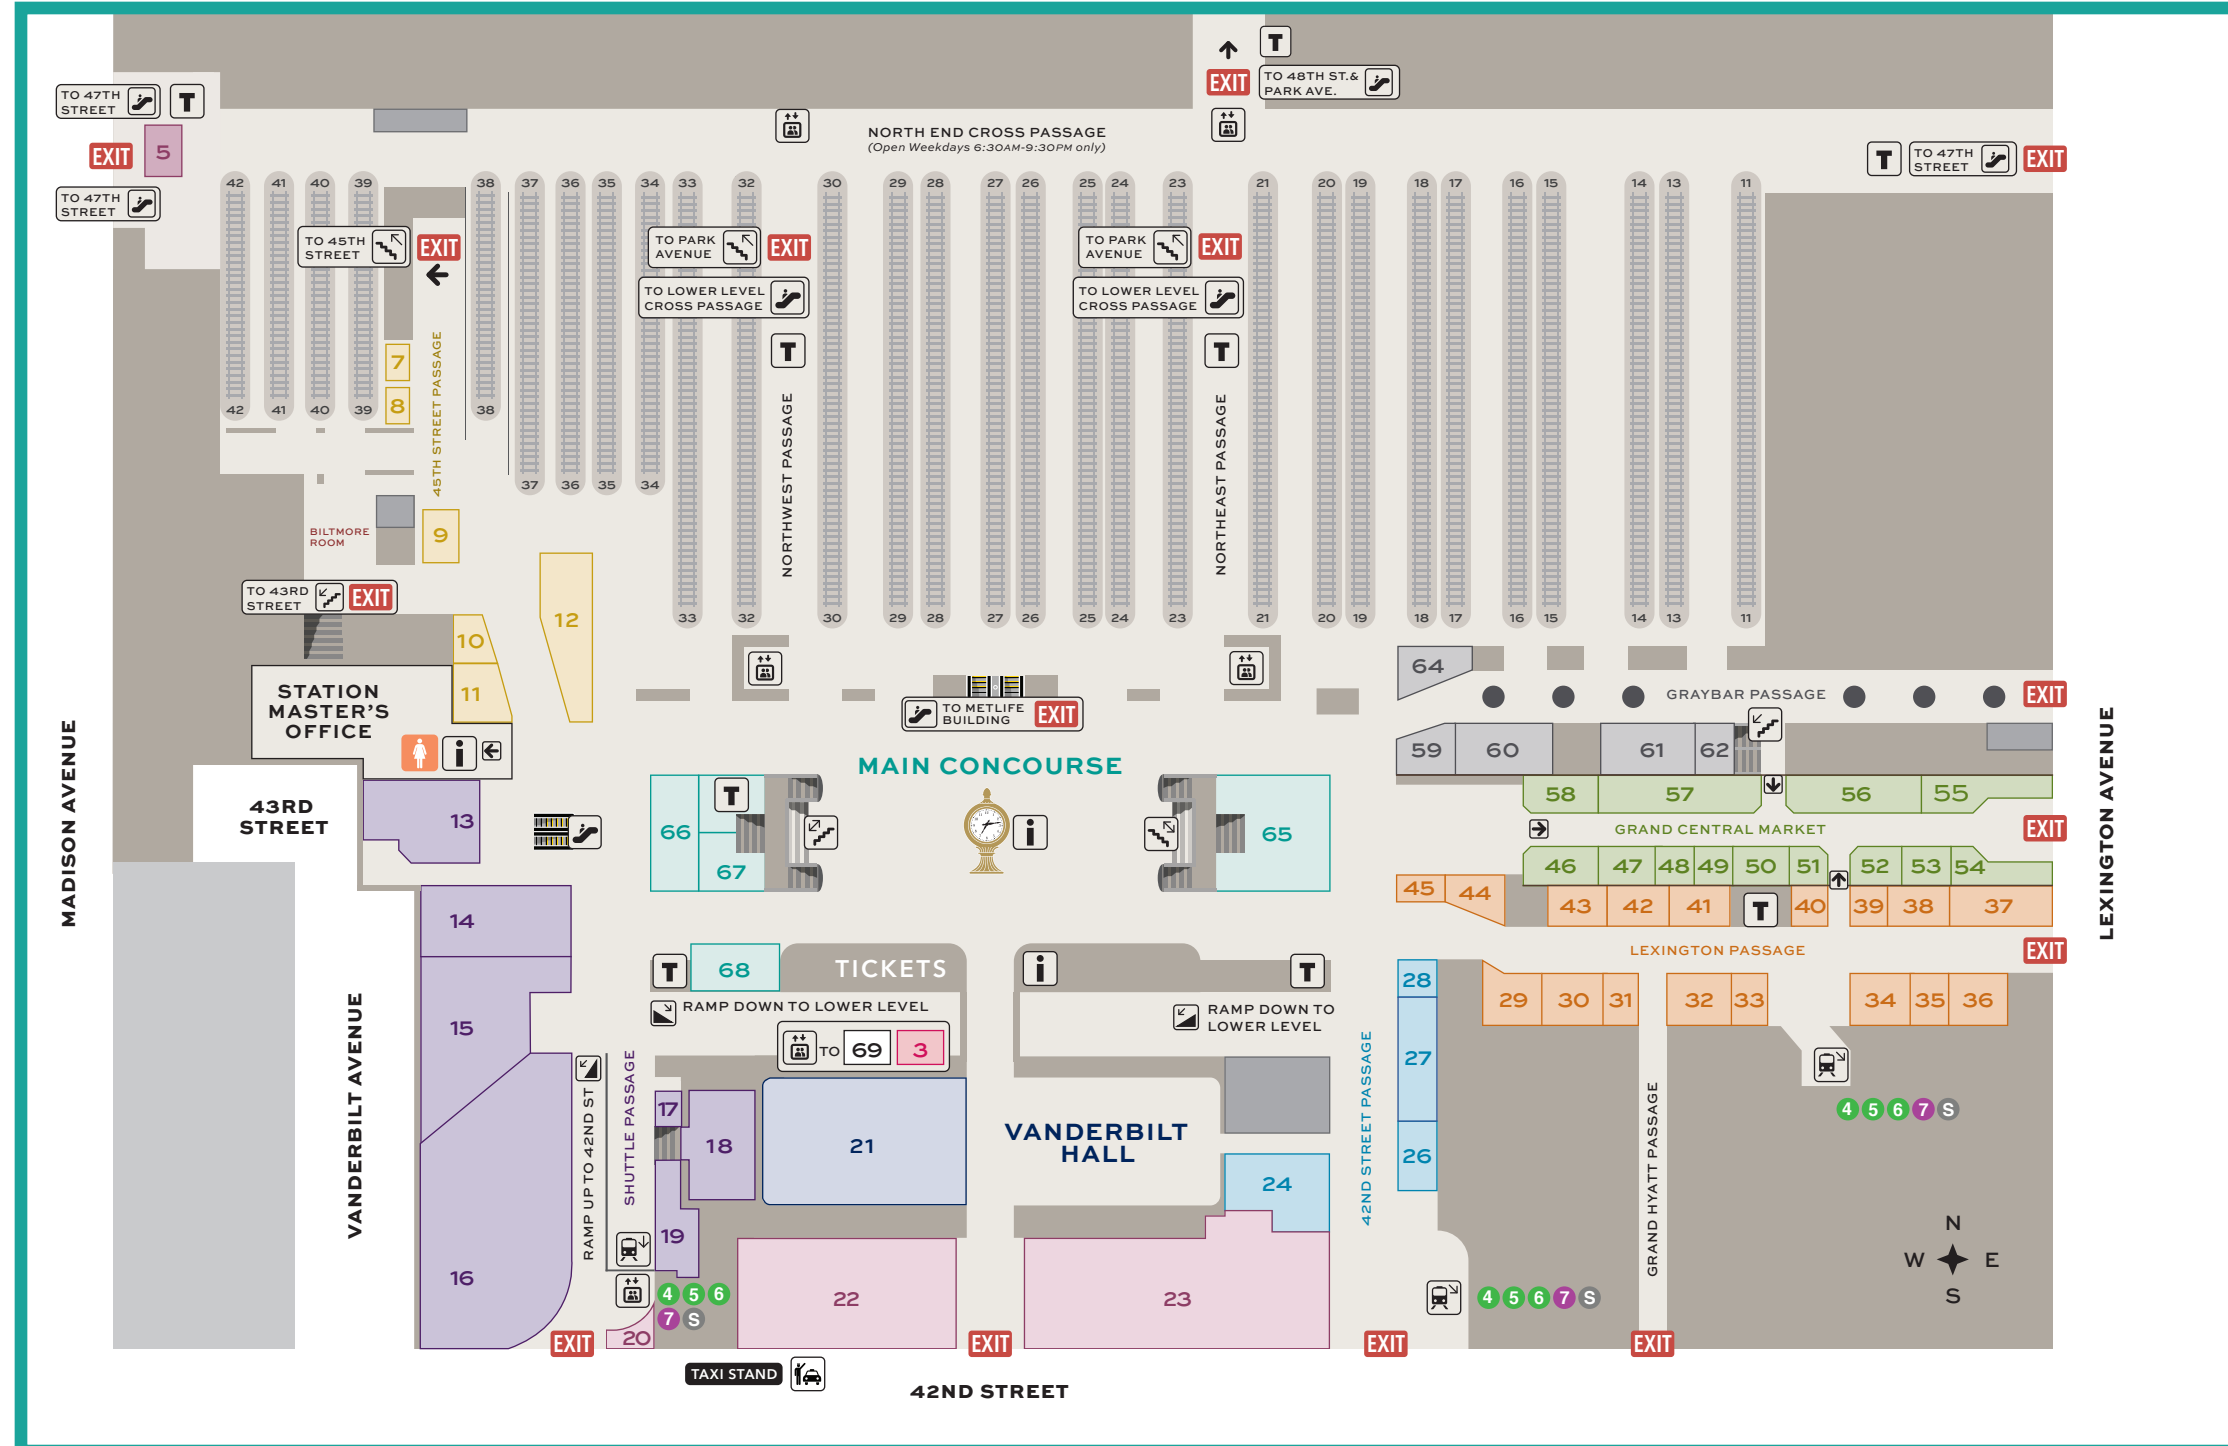

GRAND CENTRAL DIRECTORY

BALCONY LEVEL

UPPER LEVEL – MAIN CONCOURSE

LOWER LEVEL – DINING CONCOURSE

CASUAL DINING

Art Bird and Whiskey Bar	94
Café Spice	83
Central Market New York	70
Chirping Chicken	71
Eata Pita	73
Frankies Dogs On The Go	91
Golden Krust Patties	89
Great Northern Deli/ Danish Dogs	19
Great Northern Food Hall	21
Hale and Hearty Soups	74
Jacques Torres Ice Cream	72
La Chula	81
Mendy's Kosher Delicatessen/Dairy	76
Prova Pizzabar	82
Shake Shack	79
Shiro of Japan	77
Tartinery	95
Tri Tip Grill	80
Wok Chi Chinese Kitchen	75
Zaro's Family Bakery	86

Agern	18
The Campbell Bar	3
Cipriani Dolci	2
Grand Central Oyster Bar & Restaurant	78

FOOD & BEVERAGE SHOPS

Beer Table To Go	61
Beverage Bar	5 17
Central Cellars	60
Jacques Torres Chocolate	36
Juice Press	11
Neuhaus Belgian Chocolate	20
O&CO.	59
Taste NY	10

GRAND CENTRAL MARKET

Bien Cuit	51
Ceriello Fine Foods	56
Dishes At Home	47
E.A.T. Gifts	53
Eli Zabar's Bread & Pastry	54
Eli Zabar's Farm to Table	55 58
Li-Lac Chocolates	48
Murray's Cheese	57
Oren's Daily Roast	49
Pescatore Seafood Co.	46
Spices and Tease	50
Sushi by Pescatore	52

RETAIL SHOPS

Apple Store	4
The Art of Shaving	31
Aveda Experience Center	34
Banana Republic	22
Cursive	44
Dahlia	9 93

Devialet	45
diptyque	40
Grand Central Optical	30
Hudson News	65 90
InnaSense	39
Kidding Around Toys	24
L'Occitane	29
LaCrasia Gloves & Creative Accessories	35
M•A•C Cosmetics	41
Moleskine	33
New York Transit Museum Gallery Annex & Store	13
Origins	43
Papyrus	27
PIQ	14
Rite Aid	16
Rituals	38
Swatch	28
Tia's Place	42
TUMI	32
vineyard vines	23
Warby Parker	25