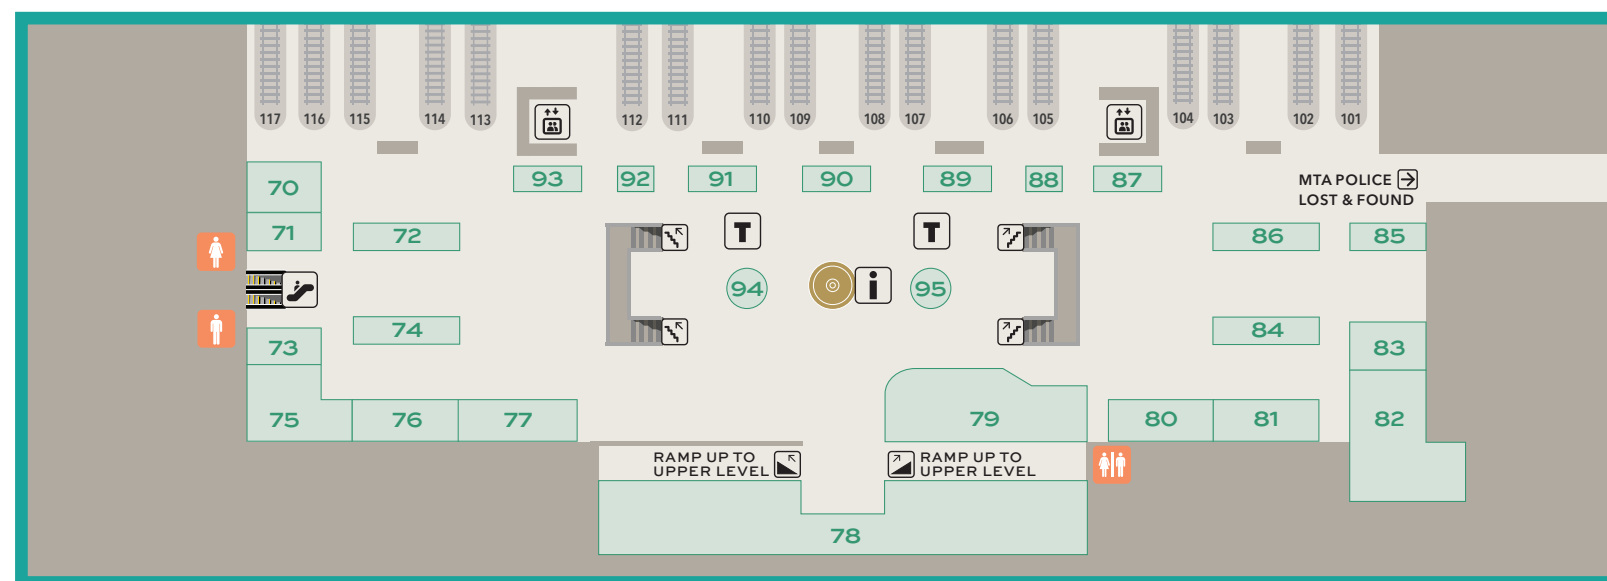

GRAND CENTRAL DIRECTORY

BALCONY LEVEL

UPPER LEVEL – MAIN CONCOURSE

LOWER LEVEL – DINING CONCOURSE

CASUAL DINING

Art Bird and Whiskey Bar	94
Café Spice	83
Central Market New York	70
Chirping Chicken	71
Eata Pita	73
Frankies Dogs On The Go	91
Golden Krust Patties	89
Great Northern Deli/ Danish Dogs	19
Great Northern Food Hall	21
Hale and Hearty Soups	74
Jacques Torres Ice Cream	72
La Chula	81
Mendy's Kosher Delicatessen/Dairy	76
Prova Pizzabar	82
Shake Shack	79
Shiro of Japan	77
Tartinery	95
Tri Tip Grill	80
Wok Chi Chinese Kitchen	75
Zaro's Family Bakery	86