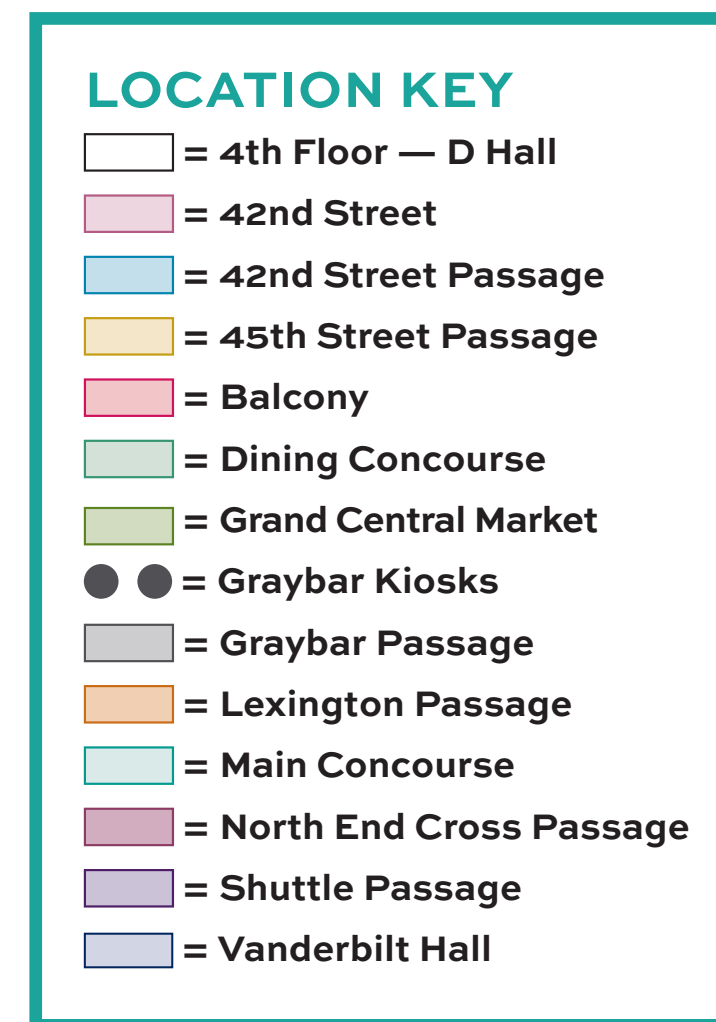

GRAND CENTRAL DIRECTORY

BALCONY LEVEL

UPPER LEVEL – MAIN CONCOURSE

LOWER LEVEL – DINING CONCOURSE

CASUAL DINING

Art Bird and Whiskey Bar	94
Café Spice	83
Central Market New York	70
Chirping Chicken	71
Eata Pita	73
Frankies Dogs On The Go	91
Golden Krust Patties	89
Great Northern Deli/ Danish Dogs	19
Great Northern Food Hall	21
Hale and Hearty Soups	74
Jacques Torres Ice Cream	72
La Chula	81
Mendy's Kosher Delicatessen/Dairy	76
Prova Pizzabar	82
Shake Shack	79
Shiro of Japan	77
Tartinery	95
Tri Tip Grill	80
Wok Chi Chinese Kitchen	75
Zaro's Family Bakery	86

Agern	18
The Campbell Bar	3
Cipriani Dolci	2
Grand Central Oyster Bar & Restaurant	78

FOOD & BEVERAGE SHOPS

Beer Table To Go	61
Beverage Bar	5 17
Central Cellars	60
Jacques Torres Chocolate	36
Juice Press	11
Neuhaus Belgian Chocolate	20
O&CO.	59
Taste NY	10

RETAIL SHOPS

Apple Store	4
The Art of Shaving	31
Aveda Experience Center	34
Banana Republic	22
Cursive	44
Dahlia	9 93

Devialet	45
diptyque	40
Grand Central Optical	30
Hudson News	65 90
InnaSense	39
Kidding Around Toys	24
L'Occitane	29
LaCrasia Gloves & Creative Accessories	35
M•A•C Cosmetics	41
Moleskine	33
New York Transit Museum Gallery Annex & Store	13
Origins	43
Papyrus	27
PIQ	14
Rite Aid	16
Rituals	38
Swatch	28
Tia's Place	42
TUMI	32
vineyard vines	23
Warby Parker	25