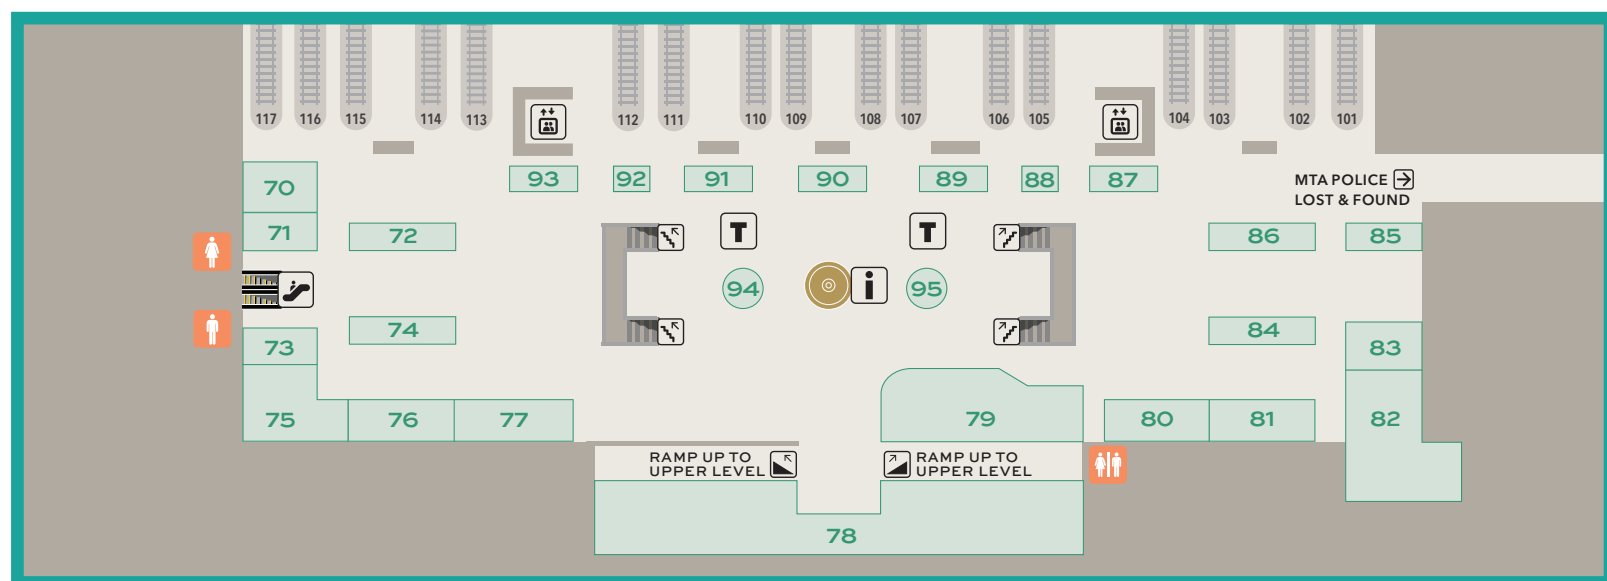

GRAND CENTRAL DIRECTORY

BALCONY LEVEL

UPPER LEVEL – MAIN CONCOURSE

LOWER LEVEL – DINING CONCOURSE

CASUAL DINING

Art Bird and Whiskey Bar	94
Café Spice	83
Central Market New York	70
Chirping Chicken	71
Eata Pita	73
Frankies Dogs On The Go	91
Golden Krust Patties	89
Great Northern Deli/ Danish Dogs	19
Great Northern Food Hall	21
Hale and Hearty Soups	74
Jacques Torres Ice Cream	72
La Chula	81
Mendy's Kosher Delicatessen/Dairy	76
Prova Pizzabar	82
Shake Shack	79
Shiro of Japan	77
Tartinery	95
Tri Tip Grill	80
Wok Chi Chinese Kitchen	75
Zaro's Family Bakery	86