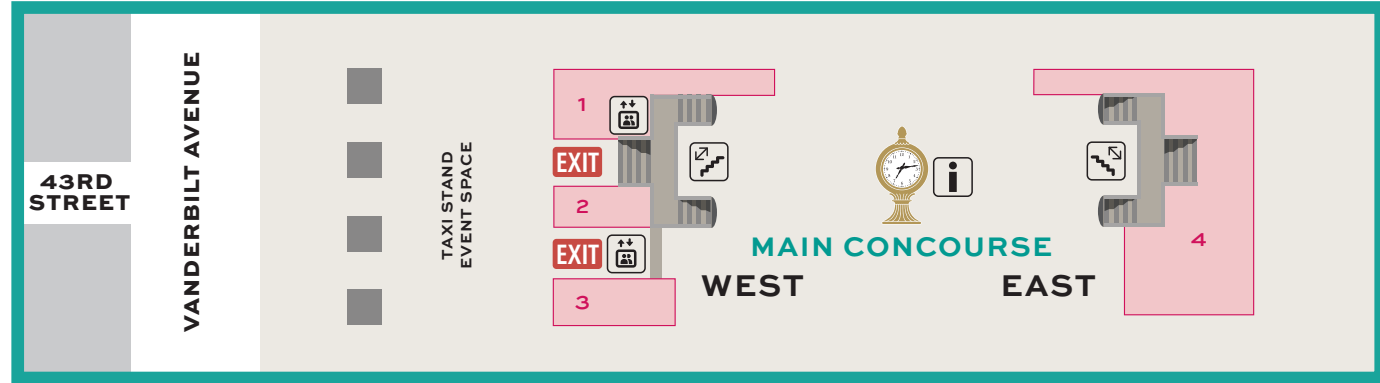

GRAND CENTRAL DIRECTORY

BALCONY LEVEL

UPPER LEVEL – MAIN CONCOURSE

LOWER LEVEL – DINING CONCOURSE

CASUAL DINING

Art Bird and Whiskey Bar	94
Café Spice	83
Central Market New York	70
Chirping Chicken	71
Eata Pita	73
Frankies Dogs On The Go	91
Golden Krust Patties	89
Great Northern Deli/ Danish Dogs	19
Great Northern Food Hall	21
Hale and Hearty Soups	74
Jacques Torres Ice Cream	72
La Chula	81
Mendy's Kosher Delicatessen/Dairy	76
Prova Pizzabar	82
Shake Shack	79
Shiro of Japan	77
Tartinery	95
Tri Tip Grill	80
Wok Chi Chinese Kitchen	75
Zaro's Family Bakery	86