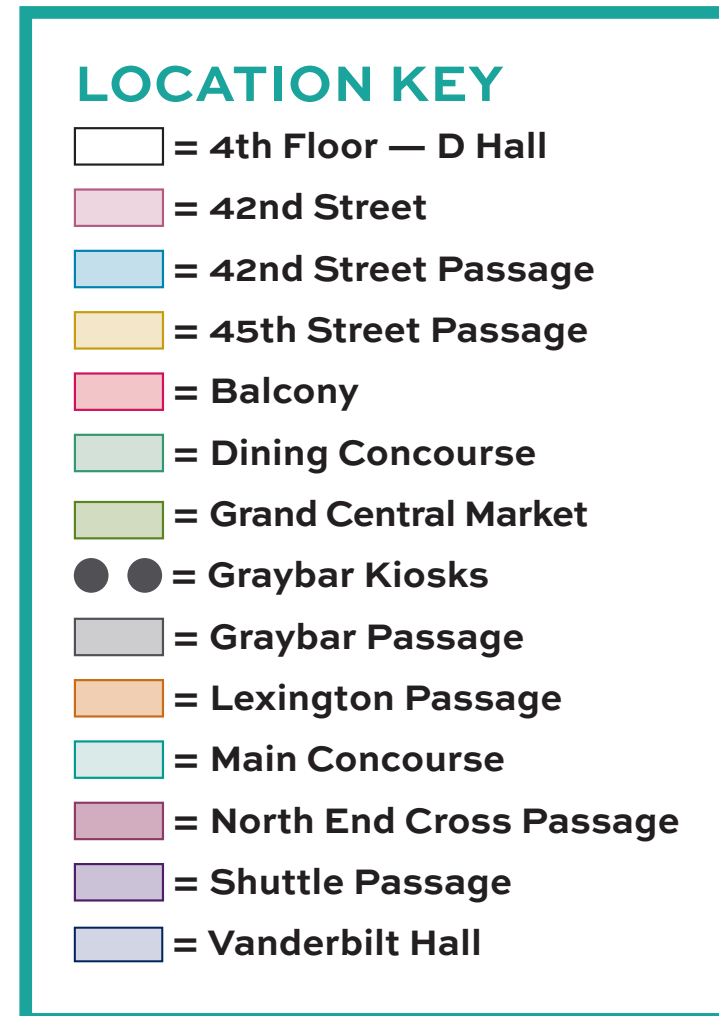

GRAND CENTRAL DIRECTORY

BALCONY LEVEL

UPPER LEVEL – MAIN CONCOURSE

LOWER LEVEL – DINING CONCOURSE

CASUAL DINING

Art Bird and Whiskey Bar	94
Café Spice	83
Central Market New York	70
Chirping Chicken	71
Eata Pita	73
Frankies Dogs On The Go	91
Golden Krust Patties	89
Great Northern Deli/ Danish Dogs	19
Great Northern Food Hall	21
Hale and Hearty Soups	74
Jacques Torres Ice Cream	72
La Chula	81
Mendy's Kosher Delicatessen/Dairy	76
Prova Pizzabar	82
Shake Shack	79
Shiro of Japan	77
Tartinery	95
Tri Tip Grill	80
Wok Chi Chinese Kitchen	75
Zaro's Family Bakery	86

Agern	18
The Campbell Bar	3
Cipriani Dolci	2
Grand Central Oyster Bar & Restaurant	78

FOOD & BEVERAGE SHOPS

Beer Table To Go	61
Beverage Bar	5 17
Central Cellars	60
Jacques Torres Chocolate	36
Juice Press	11
Neuhaus Belgian Chocolate	20
O&CO.	59
Taste NY	10

RETAIL SHOPS

Apple Store	4
The Art of Shaving	31
Aveda Experience Center	34
Banana Republic	22
Cursive	44
Dahlia	9 93

Devialet	45
diptyque	40
Grand Central Optical	30
Hudson News	65 90
InnaSense	39
Kidding Around Toys	24
L'Occitane	29
LaCrasia Gloves & Creative Accessories	35
M•A•C Cosmetics	41
Moleskine	33
New York Transit Museum Gallery Annex & Store	13
Origins	43
Papyrus	27
PIQ	14
Rite Aid	16
Rituals	38
Swatch	28
Tia's Place	42
TUMI	32
vineyard vines	23
Warby Parker	25