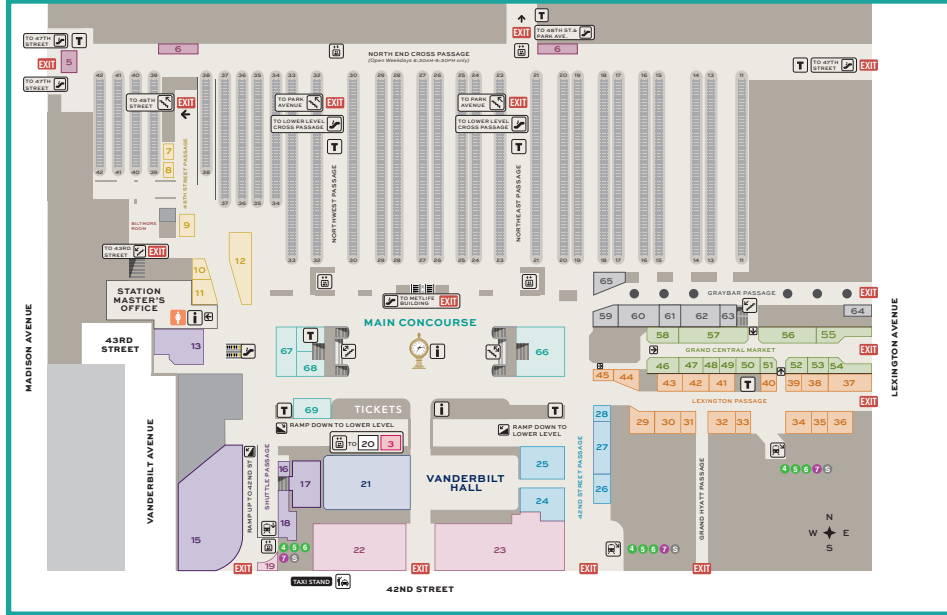

GRAND CENTRAL DIRECTORY

BALCONY LEVEL

ELEVATORS	RESTROOMS	TAXI
ESCALATORS	STAIRS	TICKET VENDING MACHINES
INFORMATION	SUBWAY ENTRANCE	TRACKS

UPPER LEVEL – MAIN CONCOURSE

LOCATION KEY

- = 4th Floor — D Hall
- = 42nd Street
- = 42nd Street Passage
- = 45th Street Passage
- = Balcony
- = Dining Concourse
- = Grand Central Market
- = Graybar Kiosks
- = Graybar Passage
- = Lexington Passage
- = Main Concourse
- = North End Cross Passage
- = Shuttle Passage
- = Vanderbilt Hall

LOWER LEVEL – DINING CONCOURSE

FOOD & BEVERAGE SHOPS

- | | | | |
|---------------------------|--|---|--|
| Beer Table To Go | | Devialet | |
| Beverage Bar | | diptyque | |
| Central Cellars | | Grand Central Optical | |
| Jacques Torres Chocolate | | Hudson News | |
| Juice Press | | Inaya | |
| Neuhaus Belgian Chocolate | | Jet Set Candy | |
| Oliviers & Co. | | Kidding Around Toys | |
| Taste NY | | L'Occitane | |
| | | LoveThyBeast | |
| | | M•A•C Cosmetics | |
| | | New York Transit Museum Gallery Annex & Store | |
| | | Origins | |
| | | Papyrus | |
| | | Rite Aid | |
| | | Rituals | |
| | | Saskia | |
| | | Swatch | |
| | | Tia's Place | |
| | | TUMI | |
| | | vineyard vines | |
| | | Warby Parker | |

CASUAL DINING

- Art Bird and Whiskey Bar
- Café Spice
- Central Market New York
- Chirping Chicken
- Eata Pita
- Frankies Dogs On The Go
- Golden Krust Patties
- Great Northern Deli/ Danish Dogs
- Great Northern Food Hall
- Hale and Hearty Soups
- Jacques Torres Ice Cream
- La Chula
- Latineria
- Mendy's Kosher Delicatessen/Dairy
- Prova Pizzabar
- Shake Shack
- Shiro of Japan
- Tartinery
- Tri Tip Grill
- Wok Chi Chinese Kitchen
- Zaro's Family Bakery

RETAIL SHOPS

- Apple Store
- Aveda Experience Center
- Banana Republic
- Cursive
- Dahlia

SERVICES

- Audio & Guided Tours
- Central Watch
- Chase ATM
- Grand Central Racquet
- Leather Spa
- Star Shoe Repair & Shine
- Vanderbilt Tennis Club (4th floor access via elevator)