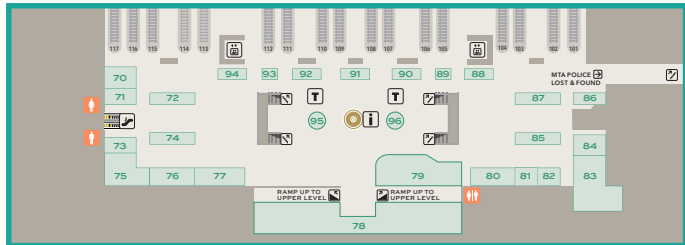

LOWER LEVEL – DINING CONCOURSE

FOOD & BEVERAGE SHOPS

Beer Table To Go		Devialet	
Beverage Bar		diptyque	
Central Cellars		Grand Central Optical	
Jacques Torres Chocolate		Hudson News	
Juice Press		Inaya	
Neuhaus Belgian Chocolate		Jet Set Candy	
Oliviers & Co.		Kidding Around Toys	
Taste NY		L'Occitane	
		LoveThyBeast	
		M•A•C Cosmetics	
		New York Transit Museum Gallery Annex & Store	
		Origins	
		Papyrus	
		Rite Aid	
		Rituals	
		Saskia	
		Swatch	
		Tia's Place	
		TUMI	
		vineyard vines	
		Warby Parker	

CASUAL DINING

- Art Bird and Whiskey Bar
- Café Spice
- Central Market New York
- Chirping Chicken
- Eata Pita
- Frankies Dogs On The Go
- Golden Krust Patties
- Great Northern Deli/ Danish Dogs
- Great Northern Food Hall
- Hale and Hearty Soups
- Jacques Torres Ice Cream
- La Chula
- Latineria
- Mendy's Kosher Delicatessen/Dairy
- Prova Pizzabar
- Shake Shack
- Shiro of Japan
- Tartinery
- Tri Tip Grill
- Wok Chi Chinese Kitchen
- Zaro's Family Bakery

COFFEE & BAKERIES

- Café Grumpy
- Doughnut Plant
- Financier Patisserie
- Irving Farm New York
- Joe Coffee Company
- Magnolia Bakery
- Starbucks
- Zaro's Family Bakery

FINE DINING & COCKTAILS

- Agern
- The Campbell Bar
- Cipriani Dolci
- Grand Central Oyster Bar & Restaurant

GRAND CENTRAL MARKET

- Bien Cuit
- Ceriello Fine Foods
- Dishes At Home
- E.A.T. Gifts
- Eli Zabar's Bread & Pastry
- Eli Zabar's Farm to Table
- Li-Lac Chocolates
- Murray's Cheese
- Oren's Daily Roast
- Pescatore Seafood Co.
- Spices and Tease
- Sushi by Pescatore

RETAIL SHOPS

- Apple Store
- Aveda Experience Center
- Banana Republic
- Cursive
- Dahlia

SERVICES

- Audio & Guided Tours
- Central Watch
- Chase ATM
- Grand Central Racquet
- Leather Spa
- Star Shoe Repair & Shine
- Vanderbilt Tennis Club (4th floor access via elevator)