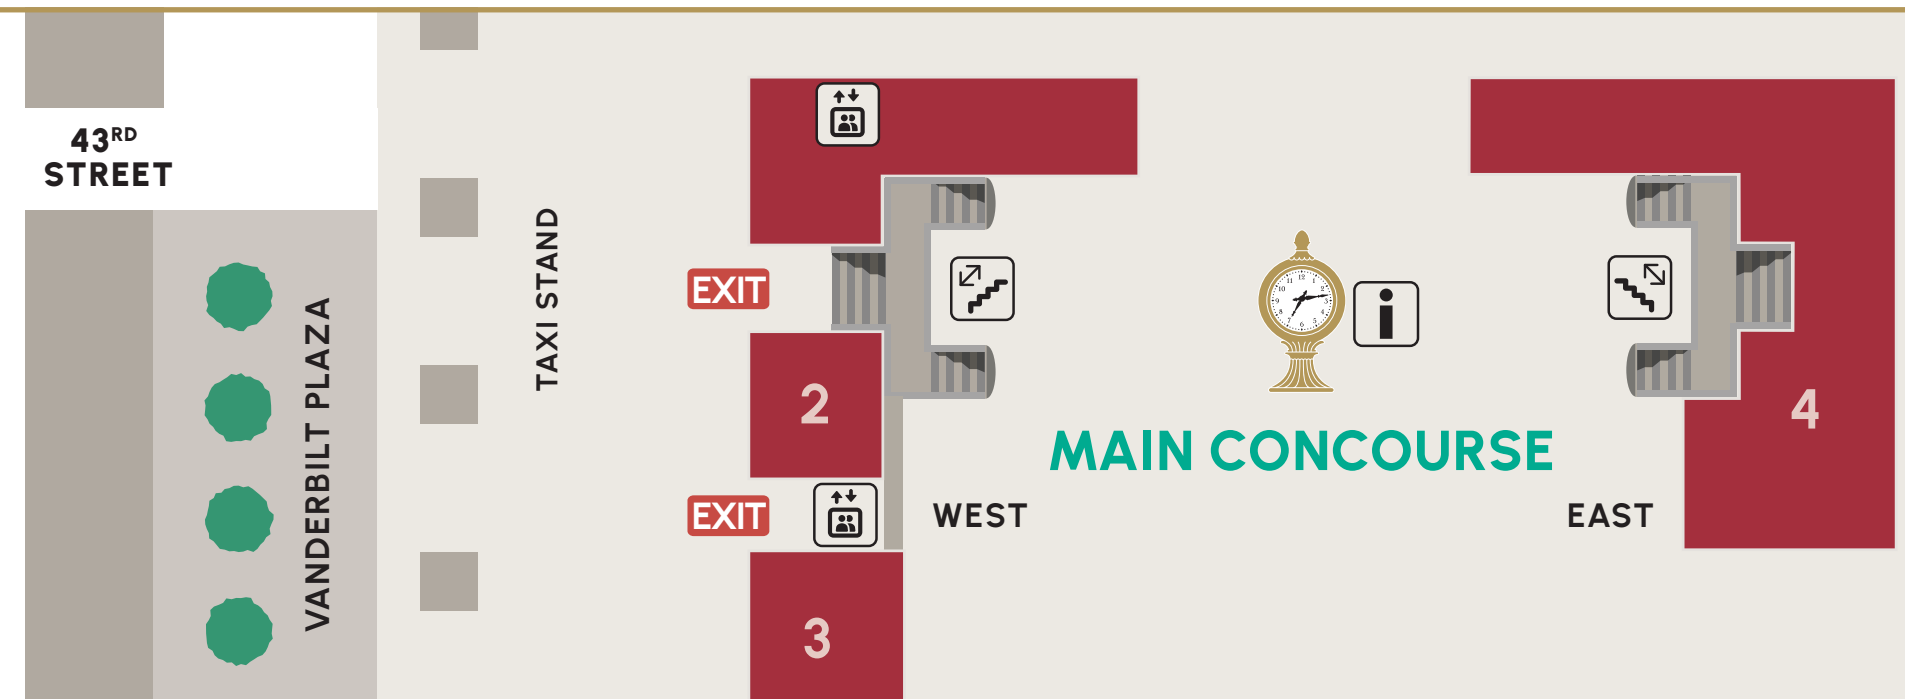

### UPPER LEVEL MAIN CONCOURSE

-  ELEVATORS
-  ESCALATORS
-  INFORMATION
-  LACTATION ROOM
-  RESTROOMS
-  STAIRS
-  SUBWAY ENTRANCE
-  TAXIS
-  TICKET VENDING MACHINES
-  TRACKS

### LOCATION KEY

- 42<sup>ND</sup> STREET
- 42<sup>ND</sup> STREET PASSAGE
- 45<sup>TH</sup> STREET PASSAGE
- BALCONY
- DINING CONCOURSE
- GRAND CENTRAL MARKET
- GRAYBAR PASSAGE
- LEXINGTON PASSAGE
- MAIN CONCOURSE
- NORTH END CROSS PASSAGE
- SHUTTLE PASSAGE

### BALCONY LEVEL

### SHOPPING

- Apple Store 4
- Banana Republic 22
- diptyque 40
- Grand Central Optical 30
- Hudson News 66
- Inaya 35
- Jet Set Candy 33
- Karma and Luck 44
- L'Occitane 29
- Lovepop 59
- New York Transit Museum Gallery Annex & Store 13
- Paper Source 27
- Rite Aid 15
- Swatch 28
- TUMI 32
- Warby Parker 25