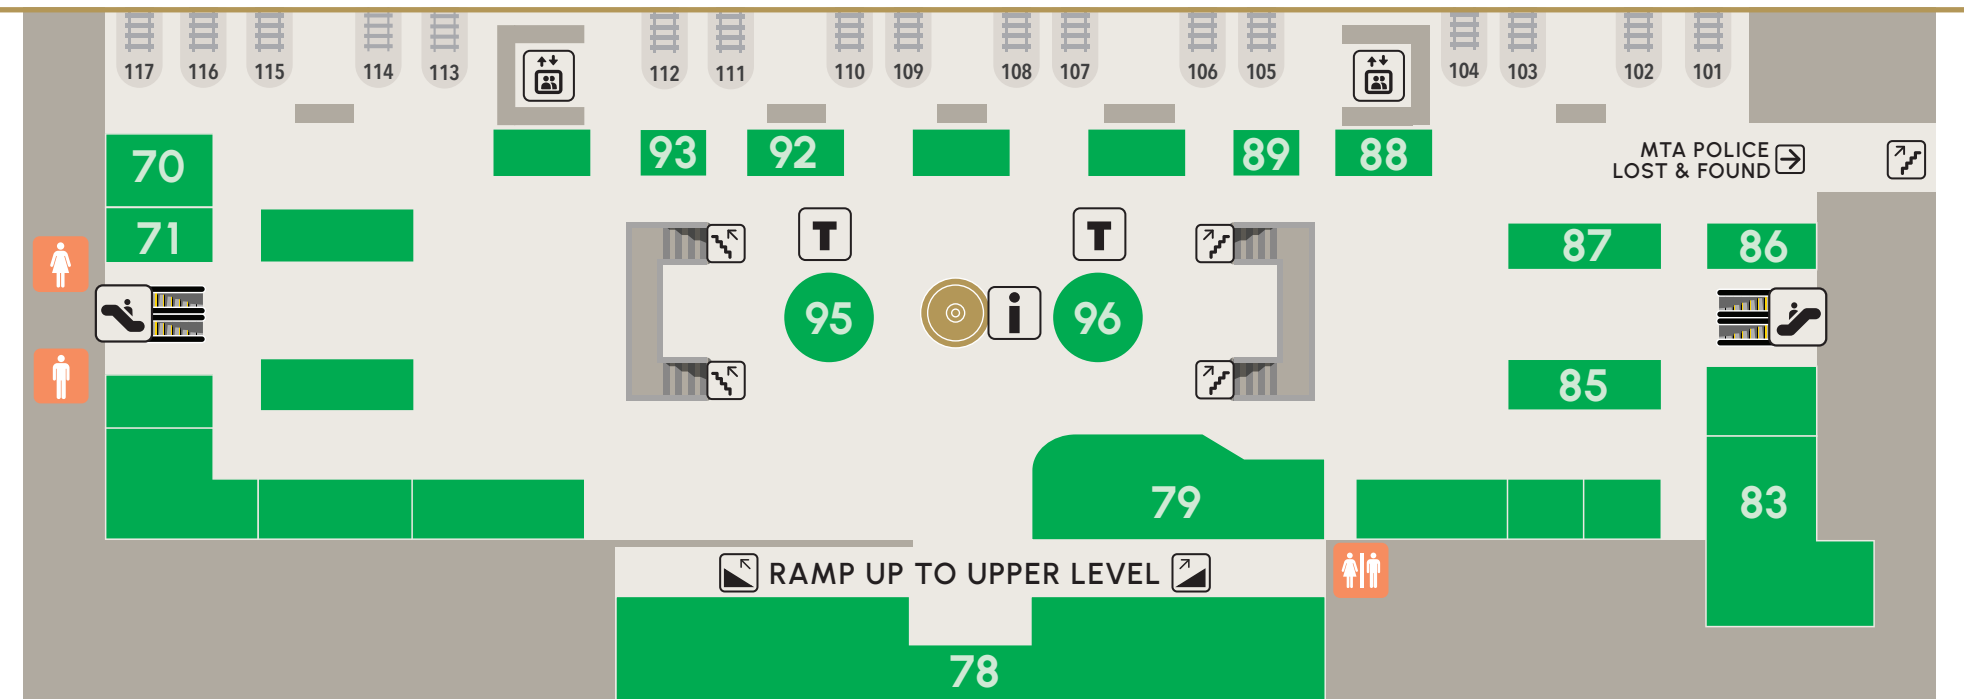

### UPPER LEVEL MAIN CONCOURSE

-  ELEVATORS
-  ESCALATORS
-  INFORMATION
-  LACTATION ROOM
-  RESTROOMS
-  STAIRS
-  SUBWAY ENTRANCE
-  TAXIS
-  TICKET VENDING MACHINES
-  TRACKS

### LOCATION KEY

- 42<sup>ND</sup> STREET
- 42<sup>ND</sup> STREET PASSAGE
- 45<sup>TH</sup> STREET PASSAGE
- BALCONY
- DINING CONCOURSE
- GRAND CENTRAL MARKET
- GRAYBAR PASSAGE
- LEXINGTON PASSAGE
- MAIN CONCOURSE
- NORTH END CROSS PASSAGE
- SHUTTLE PASSAGE

### BALCONY LEVEL

### LOWER LEVEL - DINING CONCOURSE