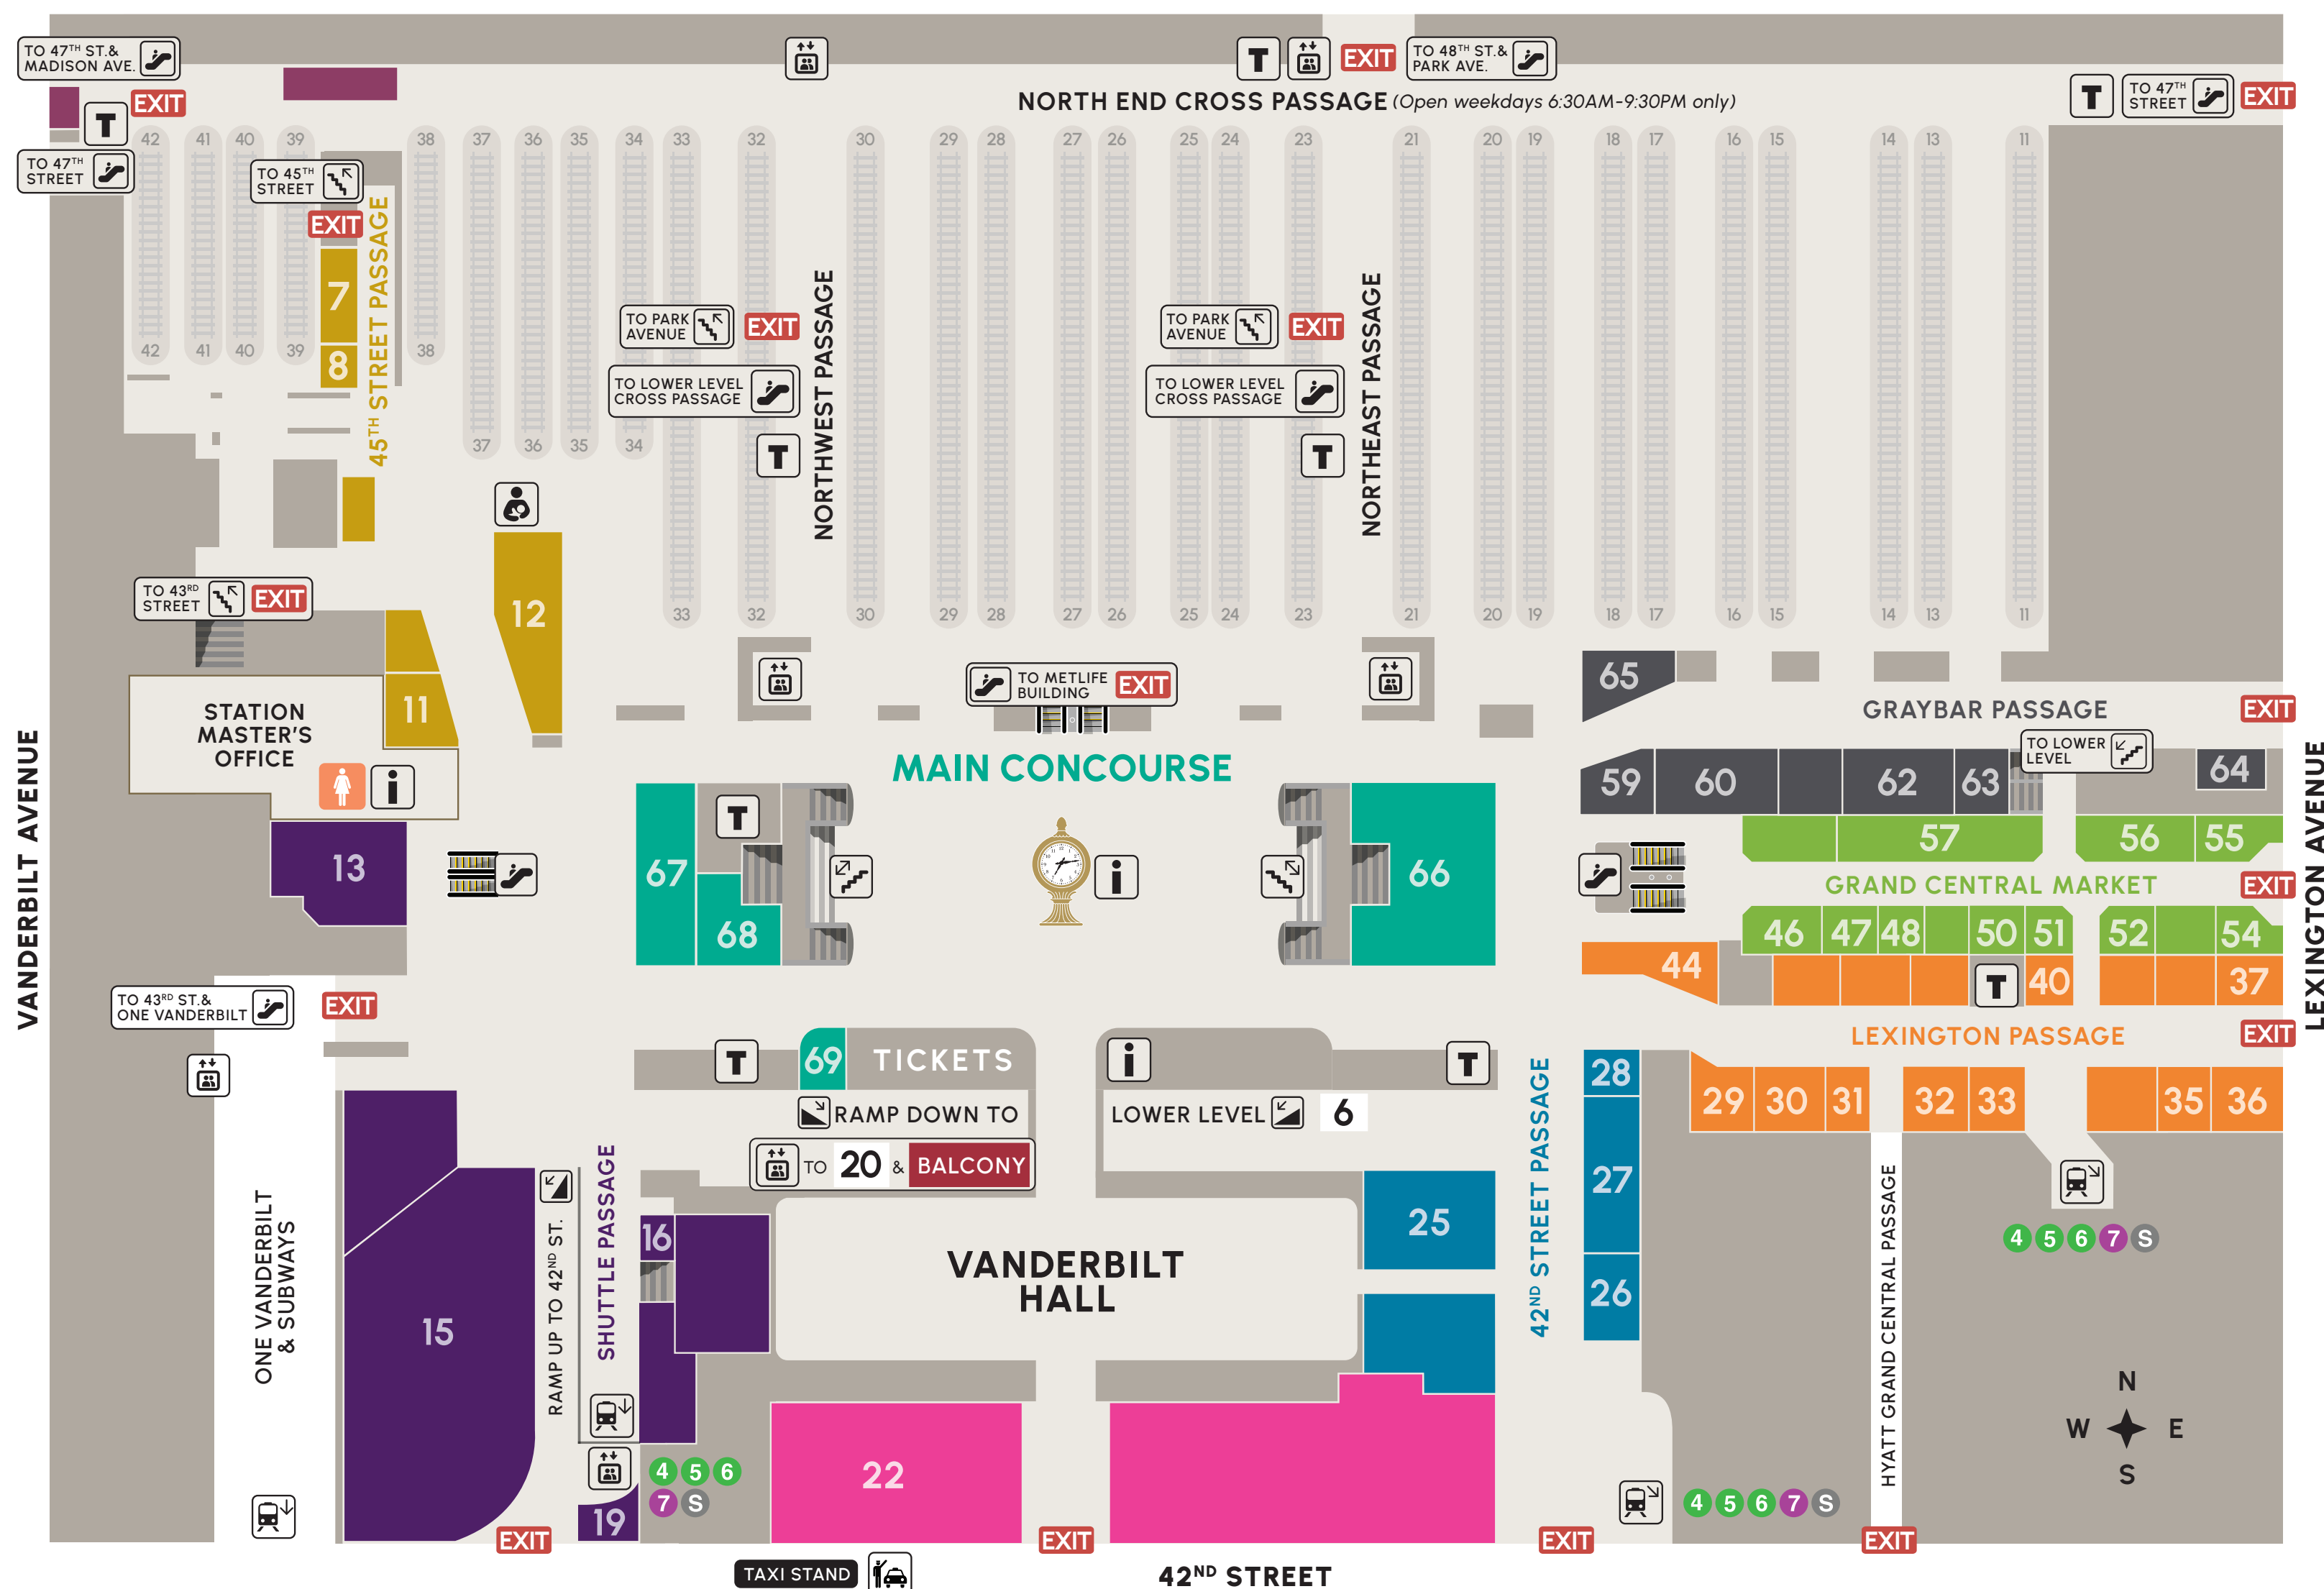

### UPPER LEVEL MAIN CONCOURSE

-  ELEVATORS
-  ESCALATORS
-  INFORMATION
-  LACTATION ROOM
-  RESTROOMS
-  STAIRS
-  SUBWAY ENTRANCE
-  TAXIS
-  TICKET VENDING MACHINES
-  TRACKS

### LOCATION KEY

- 42<sup>ND</sup> STREET
- 42<sup>ND</sup> STREET PASSAGE
- 45<sup>TH</sup> STREET PASSAGE
- BALCONY
- DINING CONCOURSE
- GRAND CENTRAL MARKET
- GRAYBAR PASSAGE
- LEXINGTON PASSAGE
- MAIN CONCOURSE
- NORTH END CROSS PASSAGE
- SHUTTLE PASSAGE

### CASUAL DINING

- Central Market New York 70
- Chirping Chicken 71
- Frankies Dogs on the Go 92
- Luke's Lobster 95
- Prova Pizzabar 83
- Shake Shack 79
- Tartinery 96

### SHOPPING

- Apple Store 4
- Banana Republic 22
- diptyque 40
- Grand Central Optical 30
- Hudson News 66
- Inaya 35
- Jet Set Candy 33
- Karma and Luck 44
- L'Occitane 29
- Lovepop 59
- New York Transit Museum Gallery Annex & Store 13
- Paper Source 27
- Rite Aid 15
- Swatch 28
- TUMI 32
- Warby Parker 25