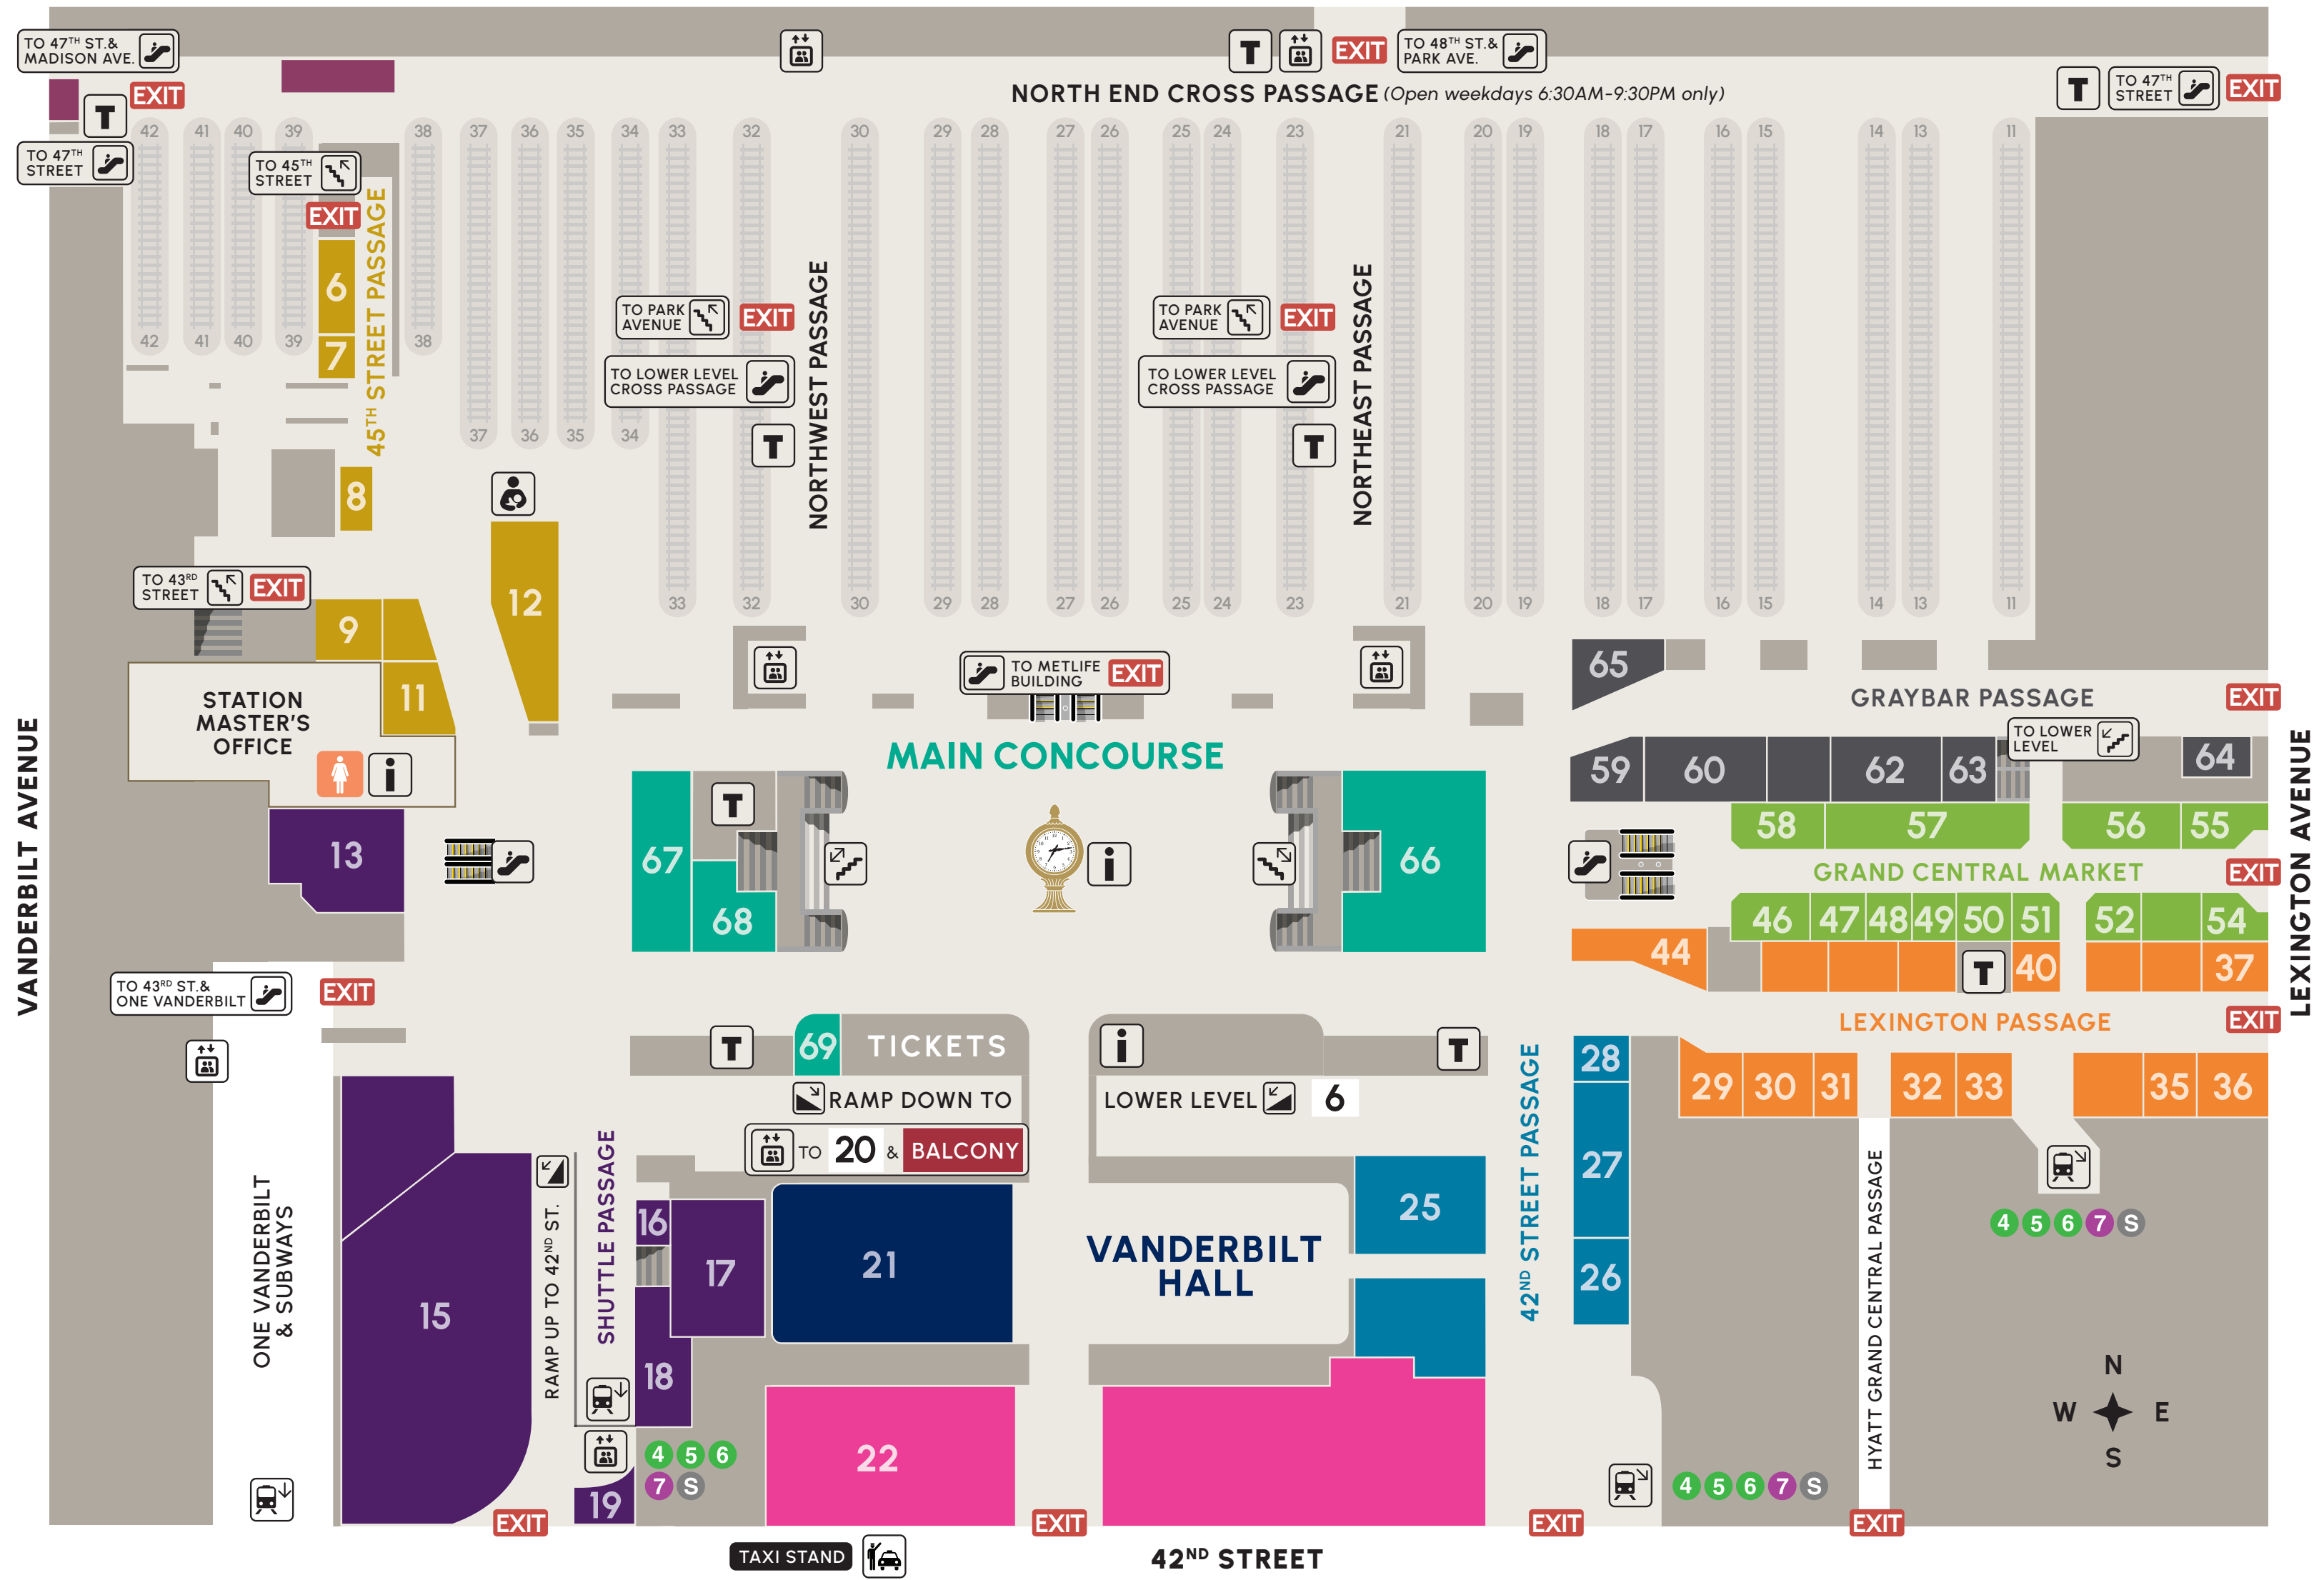

# GRAND CENTRAL

## UPPER LEVEL MAIN CONCOURSE

- ELEVATORS
- ESCALATORS
- INFORMATION
- LACTATION ROOM
- RESTROOMS
- STAIRS
- SUBWAY ENTRANCE
- TAXIS
- TICKET VENDING MACHINES
- TRACKS

### LOCATION KEY

- 42<sup>ND</sup> STREET
- 42<sup>ND</sup> STREET PASSAGE
- 45<sup>TH</sup> STREET PASSAGE
- BALCONY
- DINING CONCOURSE
- GRAND CENTRAL MARKET
- GRAYBAR PASSAGE
- LEXINGTON PASSAGE
- MAIN CONCOURSE
- NORTH END CROSS PASSAGE
- SHUTTLE PASSAGE
- VANDERBILT HALL

### SHOPPING

- Apple Store 4
- Banana Republic 22
- Damselfly Flowers 8 9
- diptyque 40
- Grand Central Optical 30
- Hudson News 66
- Inaya 35
- Jet Set Candy 33
- Karma and Luck 44
- L'Occitane 29
- Lovepop 59
- New York Transit Museum Gallery Annex & Store 13
- Paper Source 27
- Rite Aid 15
- Swatch 28
- TUMI 32
- Warby Parker 25