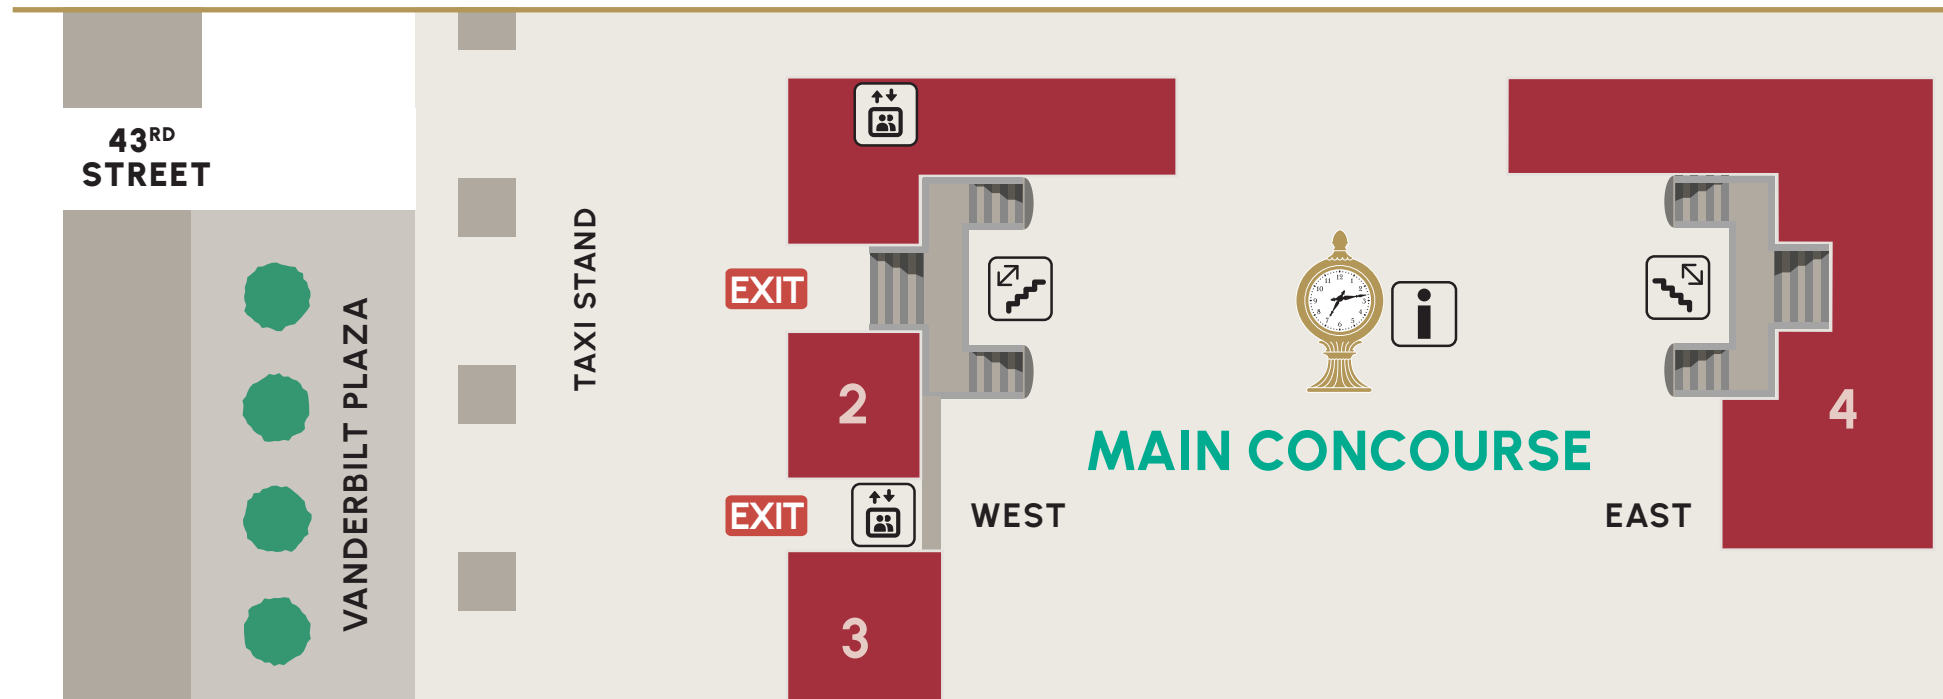

BALCONY LEVEL