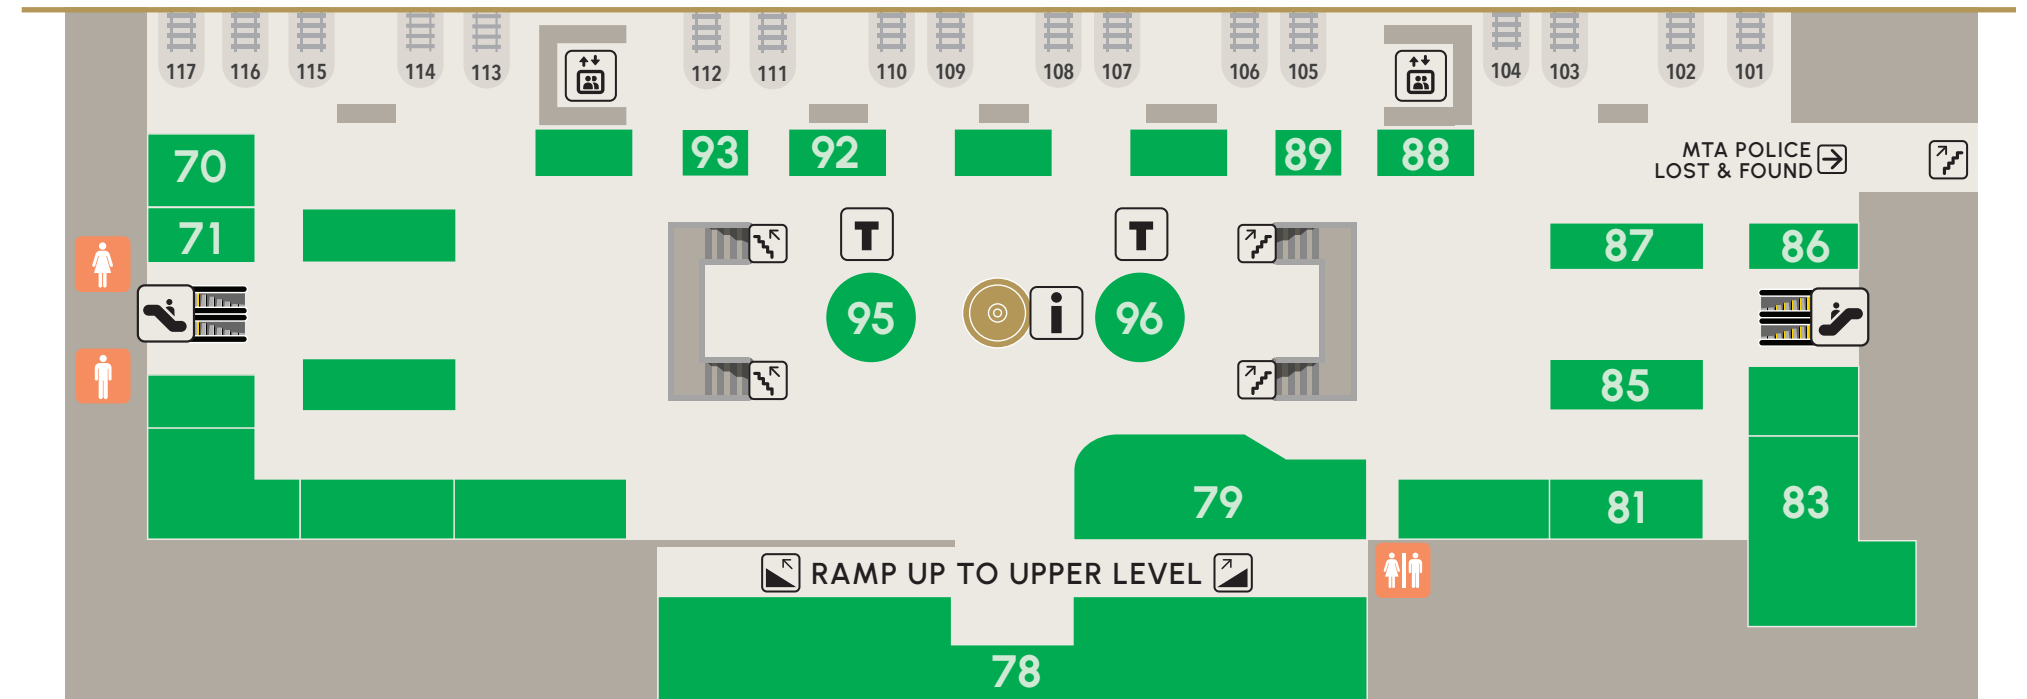

## UPPER LEVEL MAIN CONCOURSE

- ELEVATORS
- ESCALATORS
- INFORMATION
- LACTATION ROOM
- RESTROOMS
- STAIRS
- SUBWAY ENTRANCE
- TAXIS
- TICKET VENDING MACHINES
- TRACKS

### LOCATION KEY

- 42<sup>ND</sup> STREET
- 42<sup>ND</sup> STREET PASSAGE
- 45<sup>TH</sup> STREET PASSAGE
- BALCONY
- DINING CONCOURSE
- GRAND CENTRAL MARKET
- GRAYBAR PASSAGE
- LEXINGTON PASSAGE
- MAIN CONCOURSE
- NORTH END CROSS PASSAGE
- SHUTTLE PASSAGE
- VANDERBILT HALL

## BALCONY LEVEL

## LOWER LEVEL - DINING CONCOURSE