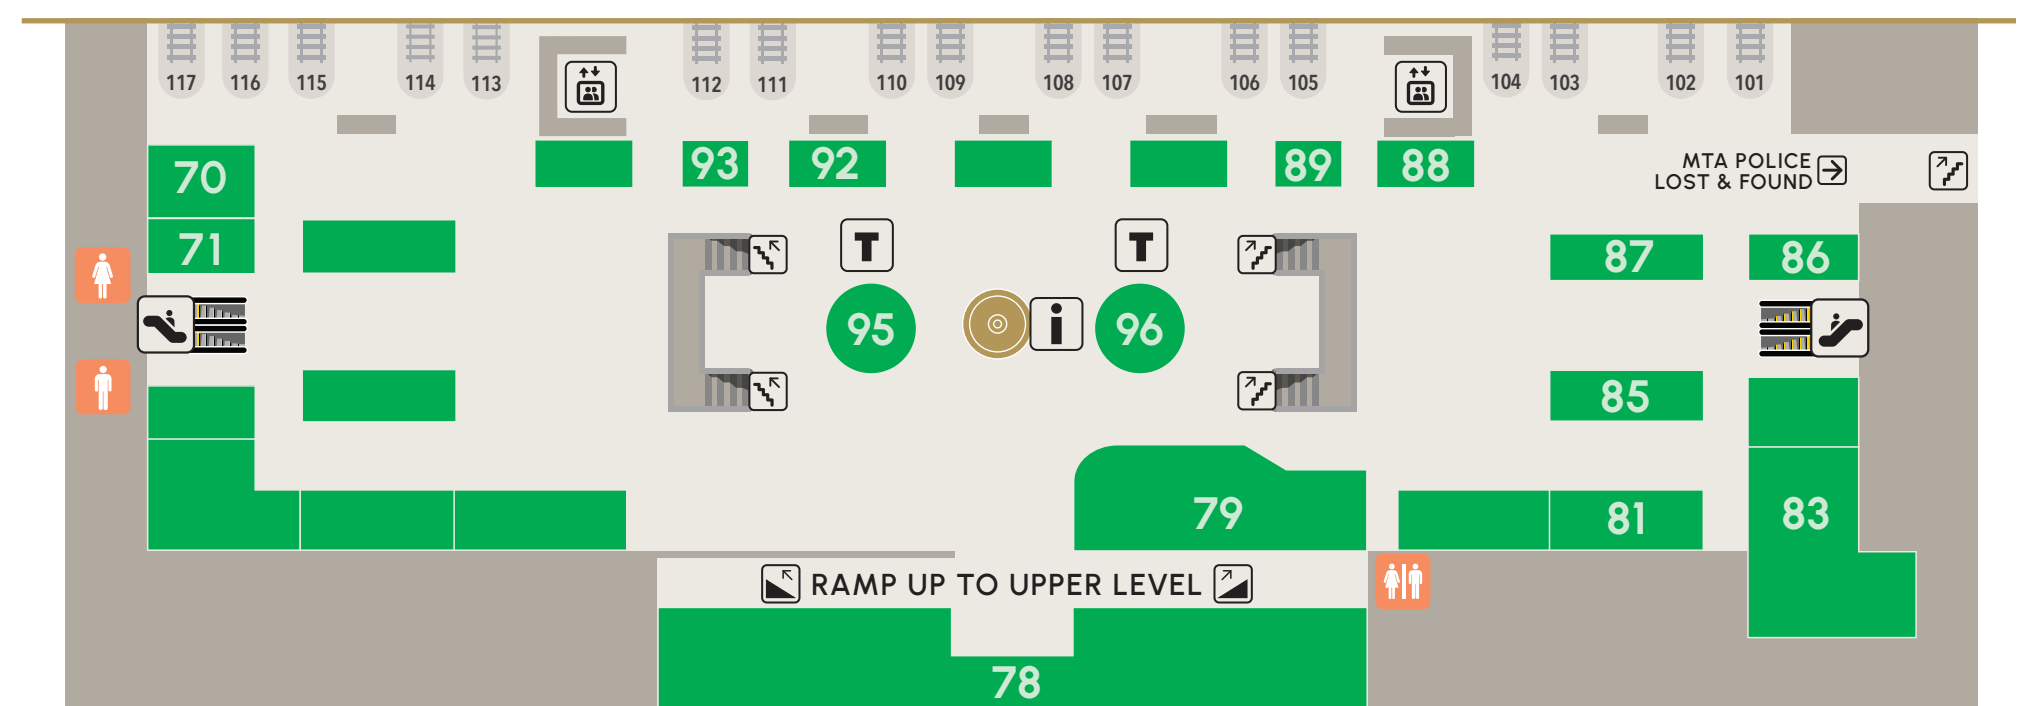

## UPPER LEVEL MAIN CONCOURSE

- ELEVATORS
- ESCALATORS
- INFORMATION
- LACTATION ROOM
- RESTROOMS
- STAIRS
- SUBWAY ENTRANCE
- TAXIS
- TICKET VENDING MACHINES
- TRACKS

### LOCATION KEY

- 42<sup>ND</sup> STREET
- 42<sup>ND</sup> STREET PASSAGE
- 45<sup>TH</sup> STREET PASSAGE
- BALCONY
- DINING CONCOURSE
- GRAND CENTRAL MARKET
- GRAYBAR PASSAGE
- LEXINGTON PASSAGE
- MAIN CONCOURSE
- NORTH END CROSS PASSAGE
- SHUTTLE PASSAGE
- VANDERBILT HALL

## BALCONY LEVEL

## LOWER LEVEL - DINING CONCOURSE