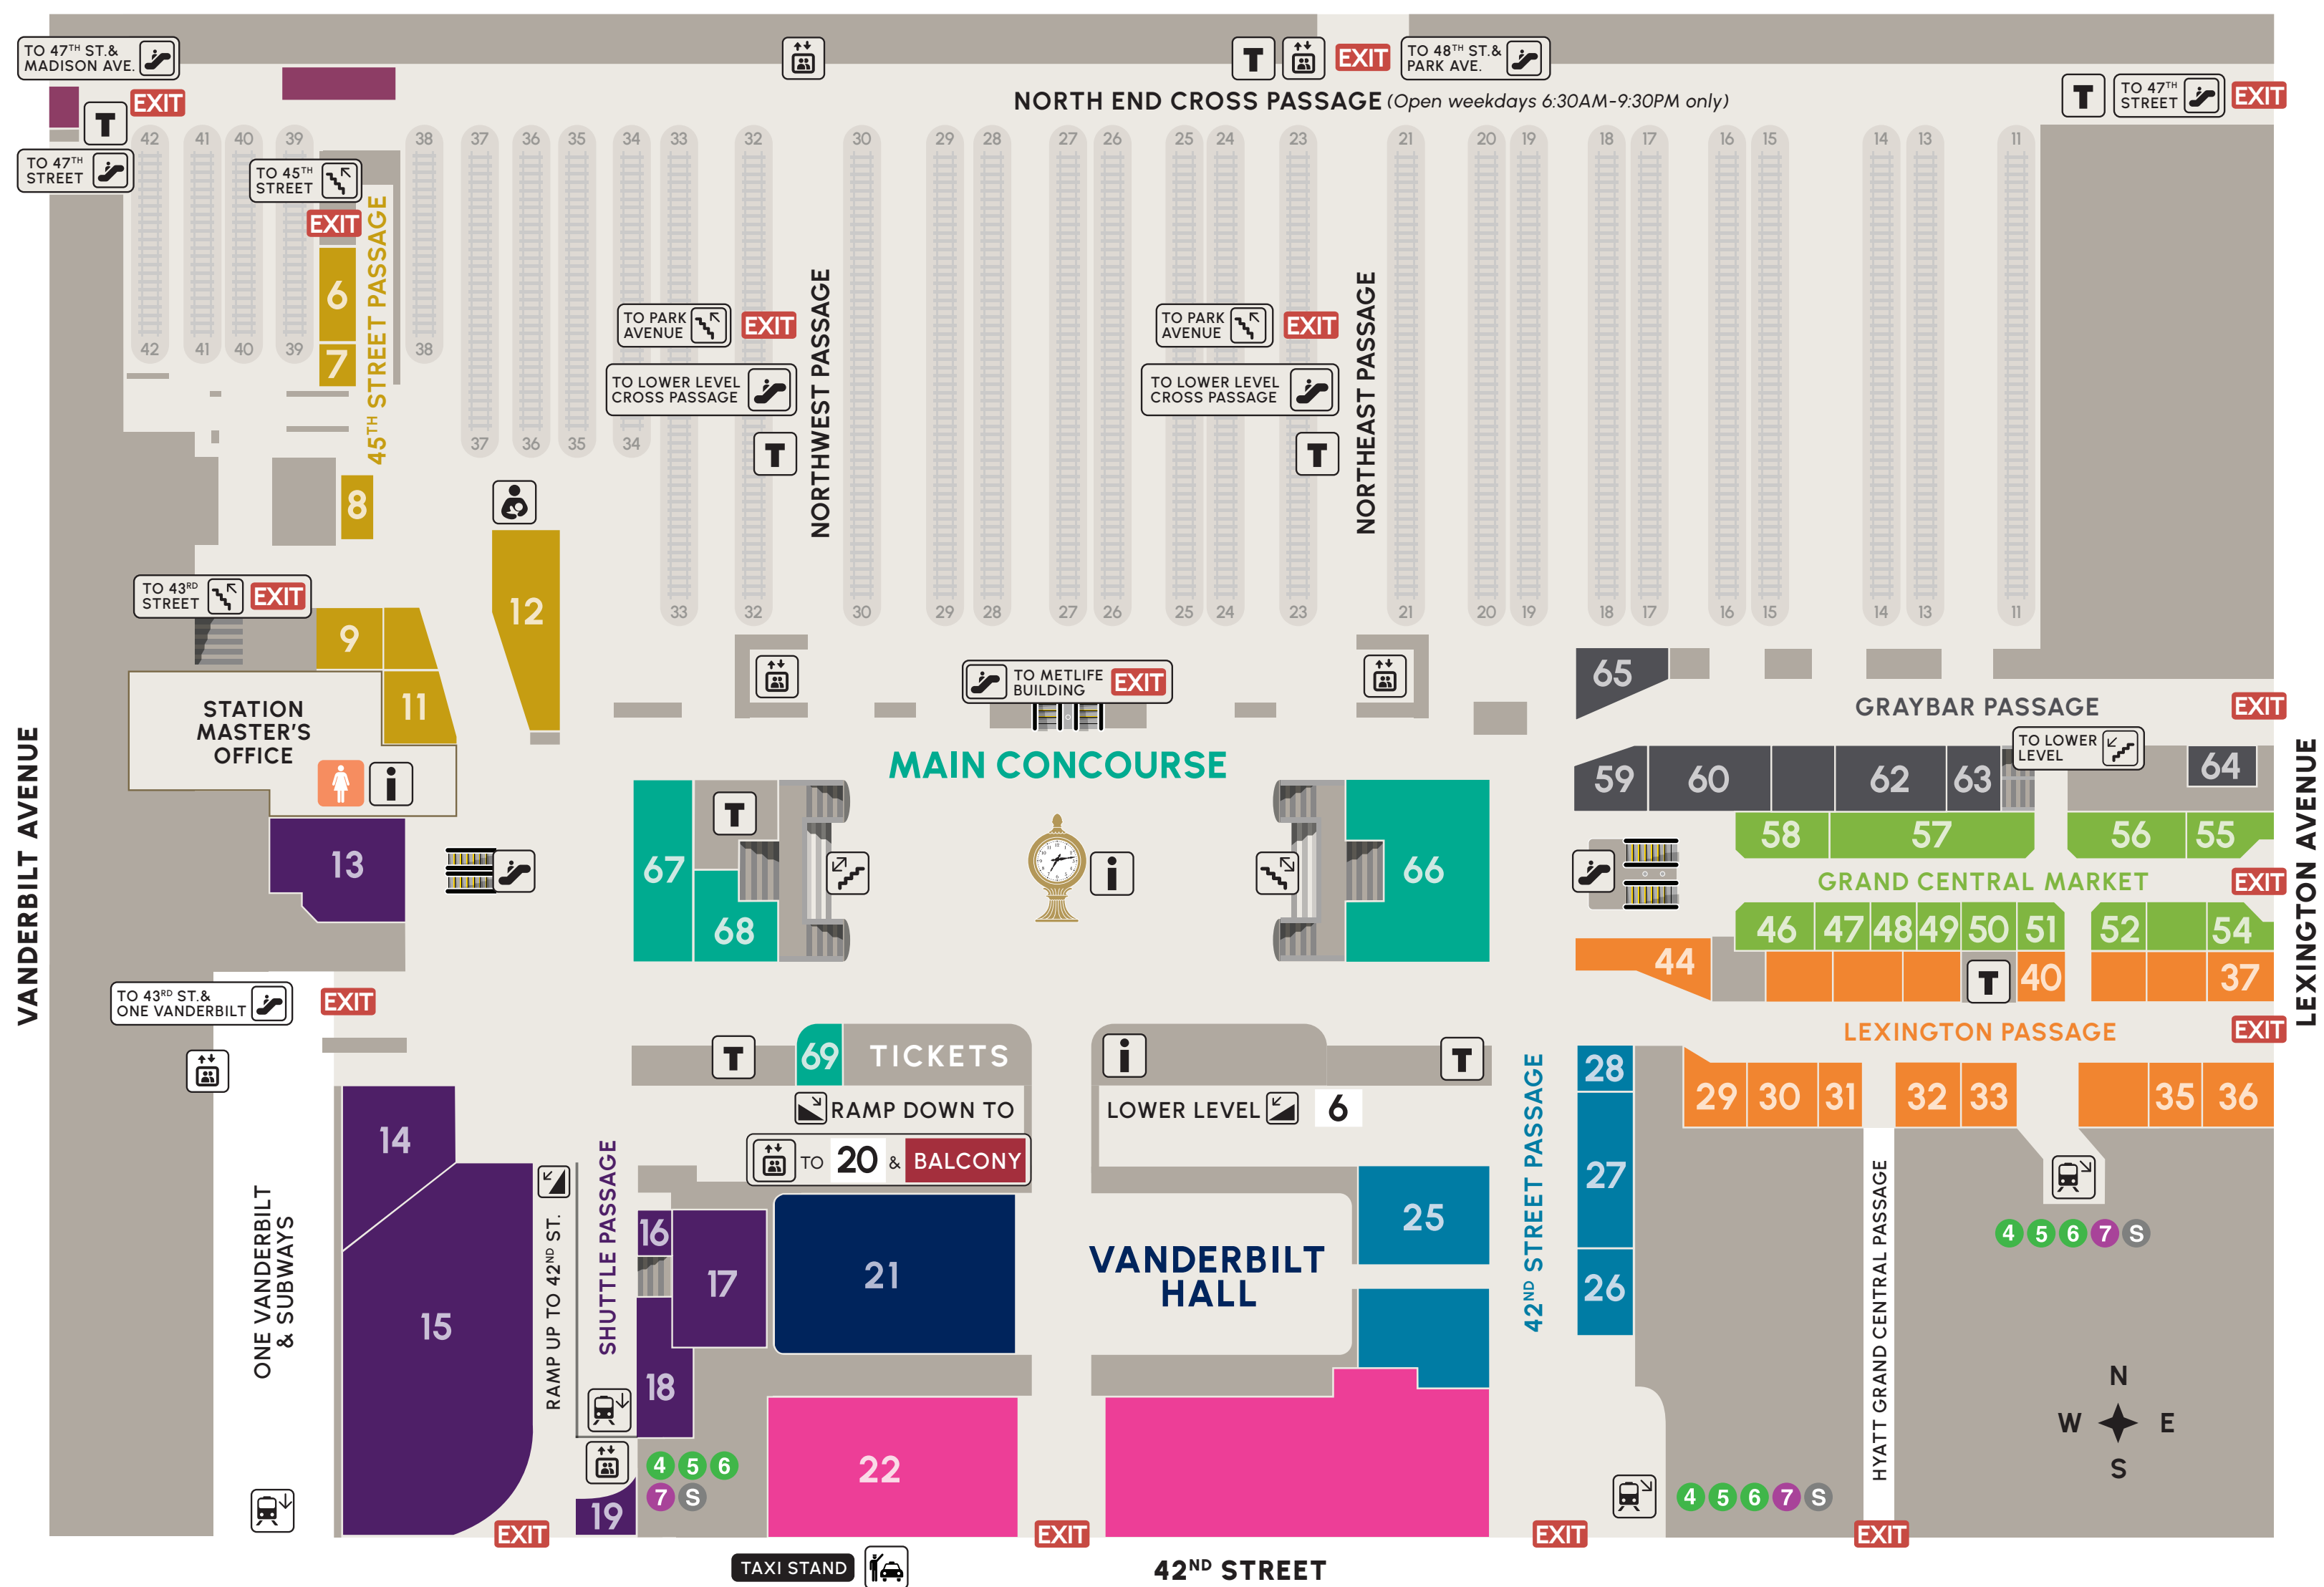

## UPPER LEVEL MAIN CONCOURSE

- ELEVATORS
- ESCALATORS
- INFORMATION
- LACTATION ROOM
- RESTROOMS
- STAIRS
- SUBWAY ENTRANCE
- TAXIS
- TICKET VENDING MACHINES
- TRACKS

### LOCATION KEY

- 42<sup>ND</sup> STREET
- 42<sup>ND</sup> STREET PASSAGE
- 45<sup>TH</sup> STREET PASSAGE
- BALCONY
- DINING CONCOURSE
- GRAND CENTRAL MARKET
- GRAYBAR PASSAGE
- LEXINGTON PASSAGE
- MAIN CONCOURSE
- NORTH END CROSS PASSAGE
- SHUTTLE PASSAGE
- VANDERBILT HALL

### CASUAL DINING

- Central Market New York 70
- Chirping Chicken 71
- City Winery 21
- Dirty Taco 81
- Frankies Dogs on the Go 92
- Luke's Lobster 95
- Prova Pizzabar 83
- Shake Shack 79
- Tartinery 96

### SHOPPING

- Apple Store 4
- Banana Republic 22
- Damselily Flowers 8 9
- diptyque 40
- Grand Central Optical 30
- Hudson News 66
- Inaya 35
- Jet Set Candy 33
- Karma and Luck 44
- L'Occitane 29
- Lovepop 59
- lululemon 14
- New York Transit Museum Gallery Annex & Store 13
- Paper Source 27
- Rite Aid 15
- Swatch 28
- TUMI 32
- Warby Parker 25