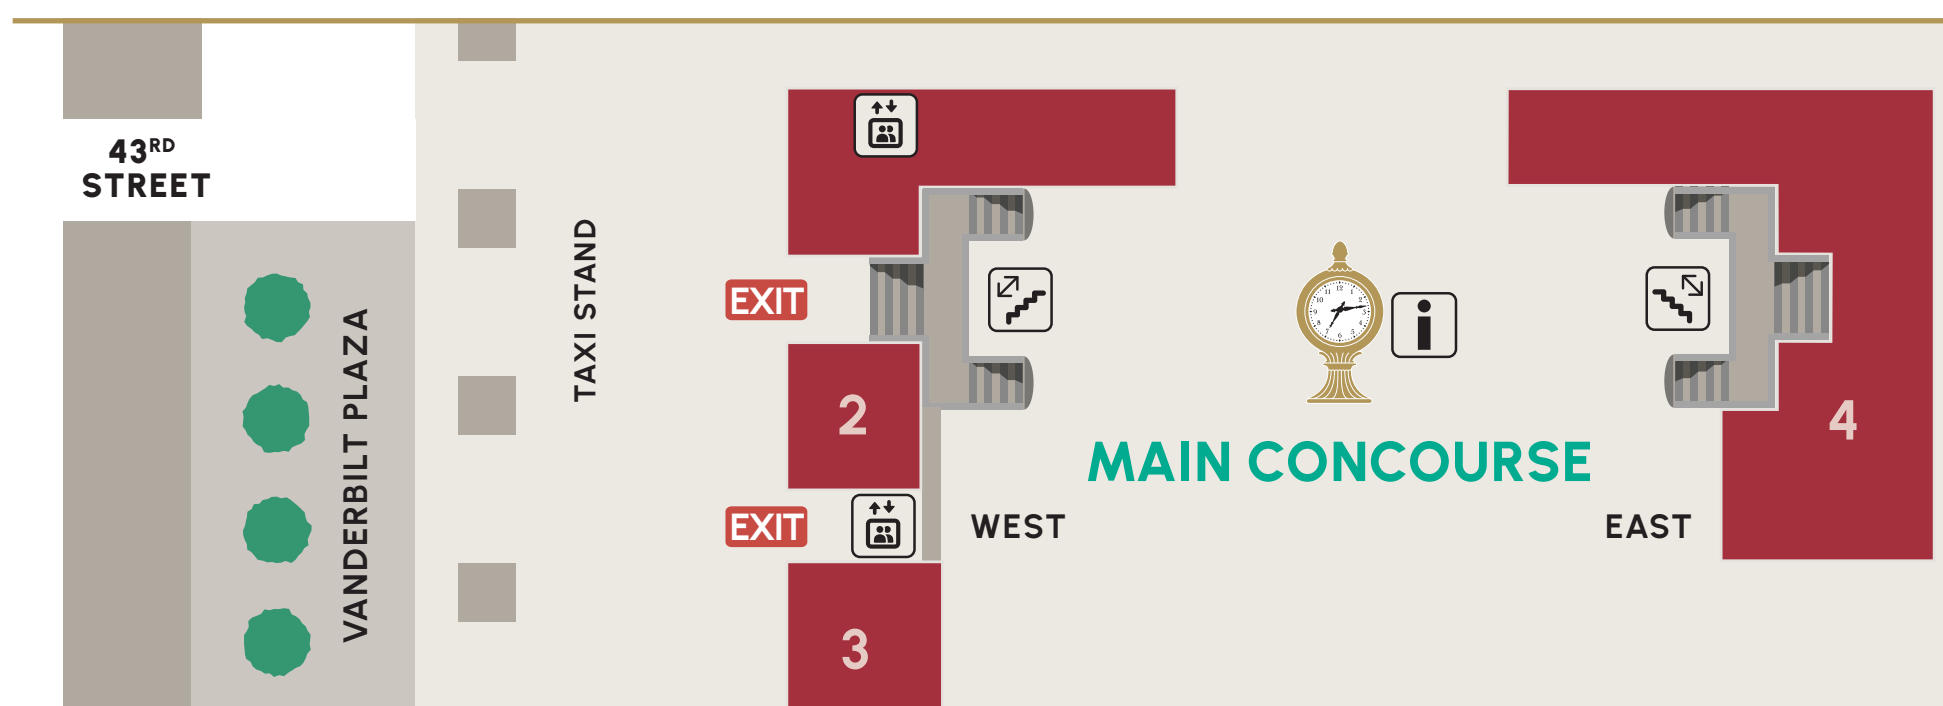

BALCONY LEVEL